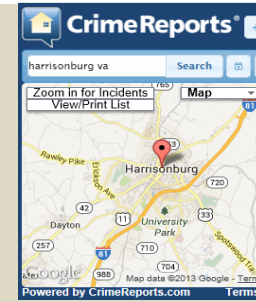

James Madison University Crime Log

February

The Daily Crime Log at James Madison University contains a listing of crimes or alleged crimes and suspicious circumstances that have been reported directly to the JMU Police Department. It also lists information regarding crimes or alleged crimes that the JMU Police Department has been made aware of through other sources to include Judicial Affairs, Residence life, third party reports, and outside police agencies. Listings in the crime log include crimes or alleged crimes that occur on campus as well as within the extended patrol jurisdiction of the James Madison University Police Department, which encompasses a large segment of Harrisonburg student housing areas adjacent to campus, which were reported directly to the James Madison University Police Department. A portal to the Harrisonburg Police Department crime log is provided to obtain information on crimes reported to the Harrisonburg Police Department

<https://www.crimereports.com/map/inch=Harrisonburg+VA>

Crimes reported to the Harrisonburg Police Department can be located by clicking above link.

0											
Date of Incident	Time of Incident	Reported to JMUPD	Nature of the Incident	JMU Officer or Outside Agency	Incident Case Number	Clery Location	Location	Arrest	Referral	Disposition	Police Called (ORL ONLY)
2/2/2014	3:40	2/2/2014	Delayed report - Report of a suspicious person, possibly intoxicated hitting door rear doors of rooms trying to gain entry at approximately an hour ago - was not able to enter and left area - area checked - gone on arrival	38	2014-001783	Main Campus	Outside of Rockingham Hall			No Report	
2/2/2014	02:16	2/2/2014	Drug Violation - summons issued	46	2014-001790	Main Campus (Residence Hall	Hillside Hall 290 Warren Service Dr.	Possession of Marijuana		Criminal Arrest	
2/2/2014	02:13	2/2/2014	JMU/HPD Joint Patrol Task Force - Intoxicated Pedestrian - arrest made	74	2014-001791	Extended Jurisdiction	1000 Balk Lois Ln	Intoxicated in public		Criminal Arrest	
2/2/2014	01:10	2/2/2014	JMU/HPD Joint Patrol Task Force - Underage Possession of Alcohol - summons issued	34	2014-001797	Extended Jurisdiction	1000 Balk Usman Dr.	Underage Possession of alcohol		Criminal Arrest	
2/1/2014	19:00 - 23:00	2/2/2014	Property Damage - Unknown person(s) damaged three combination locks and left them in a shower	53	2014-001820	Main Campus	UREC			Report Taken