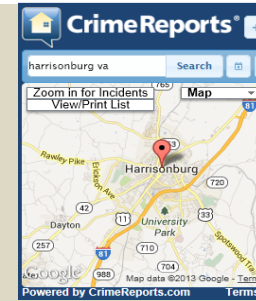

James Madison University Crime Log

February

The Daily Crime Log at James Madison University contains a listing of crimes or alleged crimes and suspicious circumstances that have been reported directly to the JMU Police Department. It also lists information regarding crimes or alleged crimes that the JMU Police Department has been made aware of through other sources to include Judicial Affairs, Residence life, third party reports, and outside police agencies. Listings in the crime log include crimes or alleged crimes that occur on campus as well as within the extended patrol jurisdiction of the James Madison University Police Department, which encompasses a large segment of Harrisonburg student housing areas adjacent to campus, which were reported directly to the James Madison University Police Department. A portal to the Harrisonburg Police Department crime log is provided to obtain information on crimes reported to the Harrisonburg Police Department

<https://www.crimereports.com/map/inch=Harrisonburg+VA>

Crimes reported to the Harrisonburg Police Department can be located by clicking above link.

Date of Incident	Time of Incident	Reported to JMUPD	Nature of the Incident	JMU Officer or Outside Agency	Incident Case Number	Clery Location	Location	Arrest	Referral	Disposition	Police Called (ORL ONLY)
2/3/2014	Unknown - 09:13	2/3/2014	Report of property damage - unknown person(s) shattered the glass in the bus enclosure	68	2014-001863	Main Campus	Chandler Hall Bus Stop 451 Bluestone Drive			Report	
2/3/2014	12:43	2/3/2014	Outside agency assist HPD warrant service for sale/distribution of marijuana	35	2014-001870	Main Campus	Showker Hall 421 Bluestone Drive			HPD Investigation - Arrest made	
2/3/2014	15:41	2/3/2014	Theft - Report of a missing wallet - found at PC Dukes but credit card was missing		2014-001877	Main Campus	UREC			Report Taken	
2/3/2014	19:16	2/3/2014	Report of suspicious Activity , possible drug related - area checked-gone on arrival	37	2014-001883	Main Campus	Tree area near C4 Parking Lot 441 Martin Luther King Blvd.			No Report	
2/4/2014	10:45 15:00	2/4/2014	Report of trespassing- unknown person(s) entered room and moved objects around - nothing taken	61	2014-001920	Main Campus	Rockingham Hall 605 Port Republic Road			Report Taken	
2/4/2014	15:50- 18:30	2/14/2014	Theft from a building - Unknown person(s) removed a Mac Book laptop computer while it was left unsecured on a table	57	2014-001925	Main Campus	Carrier Library 880 Madison Drive			Report Taken