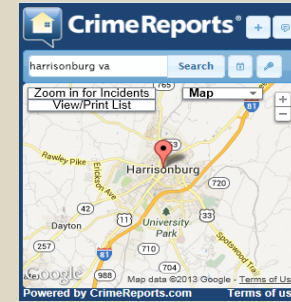

James Madison University Crime Log

December

The Daily Crime Log at James Madison University contains a listing of crimes or alleged crimes and some suspicious circumstances that have been reported directly to the JMU Police Department. It also lists information regarding crimes or alleged crimes that the JMU Police Department has been made aware of through other sources to include Office of Student Accountability and Restorative Practice, Office of Residence life, third party reports, and outside police agencies. Listings in the crime log include crimes or alleged crimes that occur on campus as well as the City of Harrisonburg which were reported directly to the James Madison University Police Department in context of concurrent jurisdiction. Outside agency assist in the context of concurrent jurisdiction where JMU officers responded are also documented. A portal to the Harrisonburg Police Department crime log is provided to obtain information on crimes reported to the Harrisonburg Police Department.

<https://www.crimereports.com/map/index/?search=Harrisonburg+VA>

Crimes reported to the Harrisonburg Police Department can be located by clicking on the above link.

Date of Incident	Time of Incident	Received JMUPD	Nature of the Incident	JMU Officer or Outside Agency	Incident Case Number	Clery Location	Location*	Arrest	Referral	Disposition	Police Called (ORL / OSARP ONLY)
12/20/2015 12/28/2015	Unknown 05:30	12/28/2015	Larceny - a unsecured bundle of copper wire was taken from construction area	53	2015-020078	Main Campus	East Tower Renovation Project 235 Martin Luther King Jr. Way			Report Taken	
12/31/15	17:00	12/31/2015	Outside agency assist - Harrisonburg Police Department - simple assault	64 HPD	2015-020156	Off Campus	Sharp Shopper S. Main Street			HPD Investigation	
OSARP CSA Report											
12/07/15	1352		Accountability Charge: Violence to Persons	ORL	2015-018999	Main Campus (Residence Hall)	Potomac		Violence to Persons	Accountability Referral	
12/01/15	1300		Accountability Charge: Theft	ORL	50331	Main Campus (Residence Hall)	Apartments on Grace Street		Theft	Accountability Referral	
12/01/15	1300		Accountability Charge: Theft	ORL	50331	Main Campus (Residence Hall)	Apartments on Grace Street		Theft	Accountability Referral