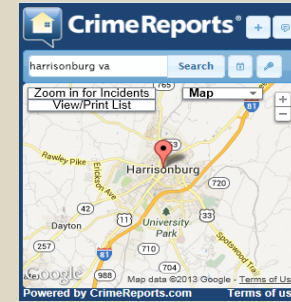

James Madison University Crime Log

December

The Daily Crime Log at James Madison University contains a listing of crimes or alleged crimes and some suspicious circumstances that have been reported directly to the JMU Police Department. It also lists information regarding crimes or alleged crimes that the JMU Police Department has been made aware of through other sources to include Office of Student Accountability and Restorative Practice, Office of Residence life, third party reports, and outside police agencies. Listings in the crime log include crimes or alleged crimes that occur on campus as well as the City of Harrisonburg which were reported directly to the James Madison University Police Department in context of concurrent jurisdiction. Outside agency assist in the context of concurrent jurisdiction where JMU officers responded are also documented. A portal to the Harrisonburg Police Department crime log is provided to obtain information on crimes reported to the Harrisonburg Police Department.

<https://www.crimereports.com/map/index/?search=Harrisonburg+VA>

Crimes reported to the Harrisonburg Police Department can be located by clicking on the above link.

Date of Incident	Time of Incident	Received JMUPD	Nature of the Incident	JMU Officer or Outside Agency	Incident Case Number	Clery Location	Location*	Arrest	Referral	Disposition	Police Called (ORL / OSARP ONLY)
2015-12-06			8c. Liquor Law Violation Referred to OSARP for Disciplinary Action		50600	Residence Hall (Main Campus)	Apartments on Grace		8c. Liquor Law Violation Referred to OSARP for Disciplinary Action	Accountability Referral	Off. Kennedy #43
2015-12-06			2a. Sexual Violence		50650	Off Campus			2a. Sexual Violence		
2015-12-06			8c. Liquor Law Violation Referred to OSARP for Disciplinary Action		50672	Residence Hall (Main Campus)	Ikenberry Hall		8c. Liquor Law Violation Referred to OSARP for Disciplinary Action	Accountability Referral	Sgt. McCarter #46
2015-12-06			8b. Liquor Law Violation Referred to ORL for Disciplinary Action		50672	Residence Hall (Main Campus)	Ikenberry Hall		8b. Liquor Law Violation Referred to ORL for Disciplinary Action	ORL Idoc	Sgt. McCarter #46
2015-12-06			4. Aggravated Assault		50786	Residence Hall (Main Campus)	Potomac Hall		4. Aggravated Assault		Off. Randall #45
2015-12-07			8f. Drug Law Violation Referred to ORL for Disciplinary Action		50768	Residence Hall (Main Campus)	Hillside Hall		8f. Drug Law Violation Referred to ORL for Disciplinary Action	ORL Idoc	Off. Cross #35 and Off. Phillips #58
2015-12-07			8g. Drug Law Violation Referred to OSARP for Disciplinary Action		50807	Residence Hall (Main Campus)	Potomac Hall		8g. Drug Law Violation Referred to OSARP for Disciplinary Action	Accountability Referral	Off. Cross #35 and Off. Markin #68
2015-12-11			8c. Liquor Law Violation Referred to OSARP for Disciplinary Action		50978	Residence Hall (Main Campus)	Shenandoah Hall		8c. Liquor Law Violation Referred to OSARP for Disciplinary Action	Accountability Referral