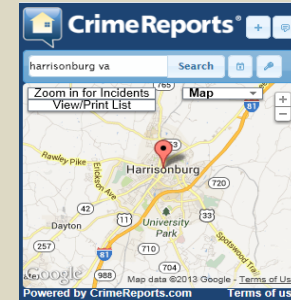

Date of Incident	Time of Incident	Received JMUPD	Nature of the Incident	JMU Officer or Outside Agency	Incident Case Number	Clery Location	Location*	Arrest	Referral	Disposition	Police Called (ORL / OSARP ONLY)
12/14/15	15:13	12/14/15	Report of a suspicious message left in restroom with phone number - message investigated and found to be false	65	2015-019456	Main Campus	Carrier Library 880 Madison Drive			Report Taken	
12/14/15	21:09	12/14/2015	Report of a suspicious odor area checked - no illegal activity found	38, 55	2015-019469	Main Campus (Residence Hall)	McGraw Long Hall 421 Martin Luther King Jr. Way			No Report	
12/15/15	05:42	12/14/2015	Harrisonburg Police Dept. reports a stolen vehicle bearing VA 232ADM	HPD	2015-019494	Off Campus	1100 Hillcrest Drive			HPD Investigation	
12/17/15	01:03	12/17/2015	Report of a suspicious odor area checked - suspect identified - non-custodial arrest - suspect 1	68	2015-019607	Main Campus (Residence Hall)	Chesapeake Hall 1651 Carrier Drive	Possession of marijuana	Drugs	Criminal Arrest/ Accountability Referral	
12/17/15	01:03	12/17/2015	Report of a suspicious odor area checked - suspect identified - suspect 2	68	2015-019607	Main Campus (Residence Hall)	Chesapeake Hall 1651 Carrier Drive		Drugs	Accountability Referral	
12/17/15	12:13	12/17/2015	Report of a suspicious odor area checked - no illegal activity found	64, 35	2015-019631	Main Campus (Residence Hall)	McGraw Long Hall 421 Martin Luther King Jr. Way			No Report	
12/17/15	18:30 19:30	12/17/2015	Report of a motor vehicle theft - Chevy Truck #734 Follow-up Vehicle recovered from parking lot of Texas Roadhouse Parking Lot 12/18/2015 with no damage and keys in vehicle	58, 68	2015-019647	Main Campus	Bridgeforth Stadium 250 Champions Drive			Report Taken; Recovered stolen Vehicle	

<https://www.crimereports.com/map/index/?search=Harrisonburg+VA>

Crimes reported to the Harrisonburg Police Department can be located by clicking on the above link.