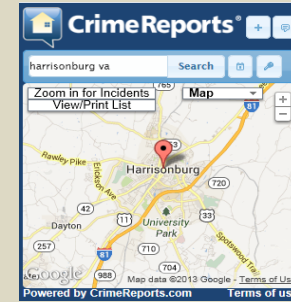

James Madison University Crime Log

December

The Daily Crime Log at James Madison University contains a listing of crimes or alleged crimes and some suspicious circumstances that have been reported directly to the JMU Police Department. It also lists information regarding crimes or alleged crimes that the JMU Police Department has been made aware of through other sources to include Office of Student Accountability and Restorative Practice, Office of Residence life, third party reports, and outside police agencies. Listings in the crime log include crimes or alleged crimes that occur on campus as well as the City of Harrisonburg which were reported directly to the James Madison University Police Department in context of concurrent jurisdiction. Outside agency assist in the context of concurrent jurisdiction where JMU officers responded are also documented. A portal to the Harrisonburg Police Department crime log is provided to obtain information on crimes reported to the Harrisonburg Police Department.

<https://www.crimereports.com/map/index/?search=Harrisonburg+VA>

Crimes reported to the Harrisonburg Police Department can be located by clicking on the above link.

Date of Incident	Time of Incident	Received JMUPD	Nature of the Incident	JMU Officer or Outside Agency	Incident Case Number	Clery Location	Location*	Arrest	Referral	Disposition	Police Called (ORL / OSARP ONLY)
11/11/15	Unknown	12/02/15	Delayed report - Third party report of sexual harassment and possible sexual assault by a individual known to the victim who is anonymous	CSA	49567	Main Campus (Residence Hall)				CSA Report	
12/03/15	08:59	12/03/15	Report of a suspicious disorderly individual cursing - area checked - unable to locate - gone on arrival	36, 64	2015-018777	Main Campus	Showker Hall 421 Bluestone Drive			No Report	
12/01/15	22:30	12/03/15	Harrisonburg Police Department reports an incident in which a female believes her drink was tampered with while at the Artful Dodger by unknown person(s)	HPD	HPD 2015-098287 2015-018783	Off Campus	Artful Dodger 47 Court Square			HPD Investigation	
12/03/15	22:01	12/03/15	Report of a suspicious odor area checked - no illegal activity found	44, 58,37	2015-018803	Main Campus (Residence Hall)	Garber Hall 201 Ikenberry Service Drive			No Report	
12/03/15	Unknown	12/03/15	Harrisonburg Police Department reports a 2014 black Nissan Rogue bearing VA WMP 3161 was taken from the city	HPD	2015-018809	Off Campus	Unknown Off Campus			HPD Investigation	
12/04/15	00:44	12/04/15	Report of a possible intoxicated individual - individual located	58, 37	2015-018811	Main Campus (Residence Hall)	McGraw Long Hall 421 Martin Luther King Jr. Way		Alcohol	Accountability Referral