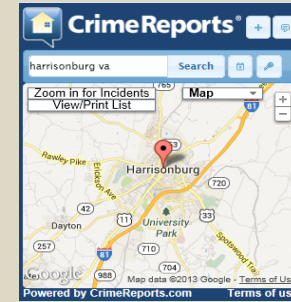

James Madison University Crime Log

December

The Daily Crime Log at James Madison University contains a listing of crimes or alleged crimes and some suspicious circumstances that have been reported directly to the JMU Police Department. It also lists information regarding crimes or alleged crimes that the JMU Police Department has been made aware of through other sources to include Office of Student Accountability and Restorative Practice, Office of Residence life, third party reports, and outside police agencies. Listings in the crime log include crimes or alleged crimes that occur on campus as well as the City of Harrisonburg which were reported directly to the James Madison University Police Department in context of concurrent jurisdiction. Outside agency assist in the context of concurrent jurisdiction where JMU officers responded are also documented. A portal to the Harrisonburg Police Department crime log is provided to obtain information on crimes reported to the Harrisonburg Police Department.

<https://www.crimereports.com/map/index/?search=Harrisonburg+VA>

Crimes reported to the Harrisonburg Police Department can be located by clicking on the above link.

Date of Incident	Time of Incident	Received JMUPD	Nature of the Incident	JMU Officer or Outside Agency	Incident Case Number	Clery Location	Location*	Arrest	Referral	Disposition	Police Called (ORL / OSARP ONLY)
2015-12-06			8c. Liquor Law Violation Referred to OSARP for Disciplinary Action		50573	Residence Hall (Main Campus)	Gifford Hall		8c. Liquor Law Violation Referred to OSARP for Disciplinary Action	Accountability Referral	
2015-12-06			8c. Liquor Law Violation Referred to OSARP for Disciplinary Action		50591	Residence Hall (Main Campus)	Chesapeake Hall		8c. Liquor Law Violation Referred to OSARP for Disciplinary Action	Accountability Referral	Sgt. W.D. Jones #55
2015-12-06			8c. Liquor Law Violation Referred to OSARP for Disciplinary Action		50591	Residence Hall (Main Campus)	Chesapeake Hall		8c. Liquor Law Violation Referred to OSARP for Disciplinary Action	Accountability Referral	Sgt. W.D. Jones #55
2015-12-06			8c. Liquor Law Violation Referred to OSARP for Disciplinary Action		50591	Residence Hall (Main Campus)	Chesapeake Hall		8c. Liquor Law Violation Referred to OSARP for Disciplinary Action	Accountability Referral	Sgt. W.D. Jones #55
2015-12-06			8c. Liquor Law Violation Referred to OSARP for Disciplinary Action		50593	Residence Hall (Main Campus)	Chandler Hall		8c. Liquor Law Violation Referred to OSARP for Disciplinary Action	Accountability Referral	Off. Kennedy #43
2015-12-06			8c. Liquor Law Violation Referred to OSARP for Disciplinary Action		50600	Residence Hall (Main Campus)	Apartments on Grace		8c. Liquor Law Violation Referred to OSARP for Disciplinary Action	Accountability Referral	Off. Kennedy #43
2015-12-06			8c. Liquor Law Violation Referred to OSARP for Disciplinary Action		50600	Residence Hall (Main Campus)	Apartments on Grace		8c. Liquor Law Violation Referred to OSARP for Disciplinary Action	Accountability Referral	Off. Kennedy #43