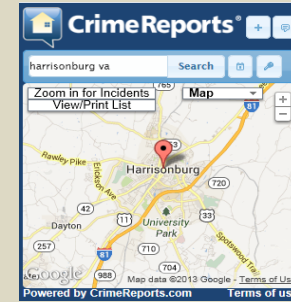

James Madison University Crime Log

December

The Daily Crime Log at James Madison University contains a listing of crimes or alleged crimes and some suspicious circumstances that have been reported directly to the JMU Police Department. It also lists information regarding crimes or alleged crimes that the JMU Police Department has been made aware of through other sources to include Office of Student Accountability and Restorative Practice, Office of Residence life, third party reports, and outside police agencies. Listings in the crime log include crimes or alleged crimes that occur on campus as well as the City of Harrisonburg which were reported directly to the James Madison University Police Department in context of concurrent jurisdiction. Outside agency assist in the context of concurrent jurisdiction where JMU officers responded are also documented. A portal to the Harrisonburg Police Department crime log is provided to obtain information on crimes reported to the Harrisonburg Police Department.

<https://www.crimereports.com/map/index/?search=Harrisonburg+VA>

Crimes reported to the Harrisonburg Police Department can be located by clicking on the above link.

Date of Incident	Time of Incident	Received JMUPD	Nature of the Incident	JMU Officer or Outside Agency	Incident Case Number	Clery Location	Location*	Arrest	Referral	Disposition	Police Called (ORL / OSARP ONLY)
12/06/15	2138		Accountability Charge: Alcohol (Underage Alcohol Possession)	Pub Safety	50600	Main Campus (Residence Hall)	Apartments on Grace Street		Alcohol	Accountability Referral	
12/05/15	Unknown		Accountability Charge: Alcohol (DIP) (Underage Alcohol Possession)	ORL	2015-018881	Off Campus	Off Campus Port Rd. & I-81		Alcohol	Accountability Referral	
12/05/15	2201		Accountability Charge: Alcohol (Underage Alcohol Possession)	ORL	50564	Main Campus (Residence Hall)	Bell Hall		Alcohol	Accountability Referral	
12/06/15	0354		Accountability Charge: Alcohol (Underage Alcohol Possession)	ORL	50672	Main Campus (Residence Hall)	Ikenberry Hall		Alcohol	Accountability Referral	
12/05/15	0000		Accountability Charge: Alcohol (Underage Alcohol Possession) (Hospitalization)	ORL	50596	Main Campus (Residence Hall)	Apartments on Grace Street		Alcohol	Accountability Referral	
12/05/15	1143		Accountability Charge: Alcohol (DIP) (Underage Alcohol Possession)	ORL	50576	Main Campus (Residence Hall)	Shorts Hall		Alcohol	Accountability Referral