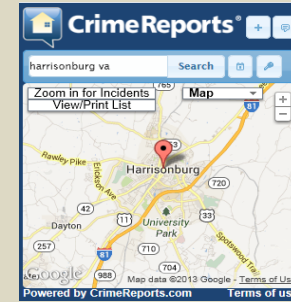

James Madison University Crime Log

December

The Daily Crime Log at James Madison University contains a listing of crimes or alleged crimes and some suspicious circumstances that have been reported directly to the JMU Police Department. It also lists information regarding crimes or alleged crimes that the JMU Police Department has been made aware of through other sources to include Office of Student Accountability and Restorative Practice, Office of Residence life, third party reports, and outside police agencies. Listings in the crime log include crimes or alleged crimes that occur on campus as well as the City of Harrisonburg which were reported directly to the James Madison University Police Department in context of concurrent jurisdiction. Outside agency assist in the context of concurrent jurisdiction where JMU officers responded are also documented. A portal to the Harrisonburg Police Department crime log is provided to obtain information on crimes reported to the Harrisonburg Police Department.

<https://www.crimereports.com/map/index/?search=Harrisonburg+VA>

Crimes reported to the Harrisonburg Police Department can be located by clicking on the above link.

Date of Incident	Time of Incident	Received JMUPD	Nature of the Incident	JMU Officer or Outside Agency	Incident Case Number	Clery Location	Location*	Arrest	Referral	Disposition	Police Called (ORL / OSARP ONLY)
2015-12-05			8b. Liquor Law Violation Referred to ORL for Disciplinary Action		50564	Residence Hall (Main Campus)	Bell Hall		8b. Liquor Law Violation Referred to ORL for Disciplinary Action	ORL Idoc	
2015-12-05			8b. Liquor Law Violation Referred to ORL for Disciplinary Action		50564	Residence Hall (Main Campus)	Bell Hall		8b. Liquor Law Violation Referred to ORL for Disciplinary Action	ORL Idoc	
2015-12-05			8b. Liquor Law Violation Referred to ORL for Disciplinary Action		50565	Residence Hall (Main Campus)	Chappelear Hall		8b. Liquor Law Violation Referred to ORL for Disciplinary Action	ORL Idoc	
2015-12-05			8c. Liquor Law Violation Referred to OSARP for Disciplinary Action		50565	Residence Hall (Main Campus)	Chappelear Hall		8c. Liquor Law Violation Referred to OSARP for Disciplinary Action	Accountability Referral	
2015-12-05			8c. Liquor Law Violation Referred to OSARP for Disciplinary Action		50576	Residence Hall (Main Campus)	Shorts Hall		8c. Liquor Law Violation Referred to OSARP for Disciplinary Action	Accountability Referral	Off. Kennedy #43
2015-12-05			8c. Liquor Law Violation Referred to OSARP for Disciplinary Action		50596	Residence Hall (Main Campus)	Apartments on Grace		8c. Liquor Law Violation Referred to OSARP for Disciplinary Action	Accountability Referral	Sgt. W.D. Jones #55
2015-12-05			8c. Liquor Law Violation Referred to OSARP for Disciplinary Action		50599	Residence Hall (Main Campus)	Potomac Hall		8c. Liquor Law Violation Referred to OSARP for Disciplinary Action	Accountability Referral	Sgt. McCarter #46