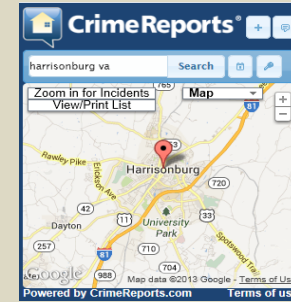

James Madison University Crime Log

December

The Daily Crime Log at James Madison University contains a listing of crimes or alleged crimes and some suspicious circumstances that have been reported directly to the JMU Police Department. It also lists information regarding crimes or alleged crimes that the JMU Police Department has been made aware of through other sources to include Office of Student Accountability and Restorative Practice, Office of Residence life, third party reports, and outside police agencies. Listings in the crime log include crimes or alleged crimes that occur on campus as well as the City of Harrisonburg which were reported directly to the James Madison University Police Department in context of concurrent jurisdiction. Outside agency assist in the context of concurrent jurisdiction where JMU officers responded are also documented. A portal to the Harrisonburg Police Department crime log is provided to obtain information on crimes reported to the Harrisonburg Police Department.

<https://www.crimereports.com/map/index/?search=Harrisonburg+VA>

Crimes reported to the Harrisonburg Police Department can be located by clicking on the above link.

Date of Incident	Time of Incident	Received JMUPD	Nature of the Incident	JMU Officer or Outside Agency	Incident Case Number	Clery Location	Location*	Arrest	Referral	Disposition	Police Called (ORL / OSARP ONLY)
2015-12-12			8b. Liquor Law Violation Referred to ORL for Disciplinary Action		51070	Residence Hall (Main Campus)	McGraw-Long Hall		8b. Liquor Law Violation Referred to ORL for Disciplinary Action	ORL Idoc	
2015-12-12			8b. Liquor Law Violation Referred to ORL for Disciplinary Action		51070	Residence Hall (Main Campus)	McGraw-Long Hall		8b. Liquor Law Violation Referred to ORL for Disciplinary Action	ORL Idoc	
2015-12-13			8c. Liquor Law Violation Referred to OSARP for Disciplinary Action		51054	Residence Hall (Main Campus)	Weaver Hall		8c. Liquor Law Violation Referred to OSARP for Disciplinary Action	Accountability Referral	
2015-12-13			8c. Liquor Law Violation Referred to OSARP for Disciplinary Action		51064	Residence Hall (Main Campus)	Garber Hall		8c. Liquor Law Violation Referred to OSARP for Disciplinary Action	Accountability Referral	
2015-12-14			8f. Drug Law Violation Referred to ORL for Disciplinary Action		51139	Residence Hall (Main Campus)	McGraw-Long Hall		8f. Drug Law Violation Referred to ORL for Disciplinary Action	ORL Idoc	Off. Trissel #38 and Sgt. W.D. Jones #55
2015-12-14			8f. Drug Law Violation Referred to ORL for Disciplinary Action		51139	Main Campus	McGraw-Long Hall		8f. Drug Law Violation Referred to ORL for Disciplinary Action	ORL Idoc	Off. Trissel #38 and Sgt. W.D. Jones #55
2015-12-14			8c. Liquor Law Violation Referred to OSARP for Disciplinary Action		51167	Residence Hall (Main Campus)	Ikenberry Hall		8c. Liquor Law Violation Referred to OSARP for Disciplinary Action	Accountability Referral