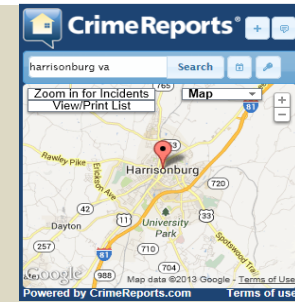

James Madison University
Crime log
December

Date of Incident	Time of Incident	Reported to JMUPD	Nature of the Incident	JMU Officer or Outside Agency	Incident Case Number	Clery Location	Location	Arrest	Referral	Disposition	Police Called (ORL ONLY)

<https://www.crimereports.com/map/index/?search=Harrisonburg+VA>

Crimes reported to the Harrisonburg Police Department can be located by clicking on the above link.