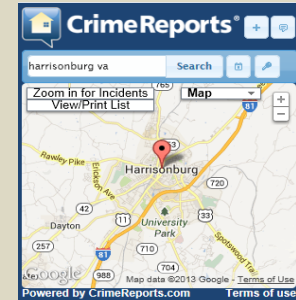

James Madison University Crime Log

August

The Daily Crime Log at James Madison University contains a listing of crimes or alleged crimes and some suspicious circumstances that have been reported directly to the JMU Police Department. It also lists information regarding crimes or alleged crimes that the JMU Police Department has been made aware of through other sources to include Office of Student Accountability and Restorative Practice, Office of Residence life, third party reports, and outside police agencies. Listings in the crime log include crimes or alleged crimes that occur on campus as well as the City of Harrisonburg which were reported directly to the James Madison University Police Department in context of concurrent jurisdiction. Outside agency assist in the context of concurrent jurisdiction where JMU officers responded are also documented. A portal to the Harrisonburg Police Department crime log is provided to obtain information on crimes reported to the Harrisonburg Police Department.

<https://www.crimereports.com/map/index/?search=Harrisonburg+VA>

Crimes reported to the Harrisonburg Police Department can be located by clicking on the above link.

Date of Incident	Time of Incident	Received JMUPD	Nature of the Incident	JMU Officer or Outside Agency	Incident Case Number	Clery Location	Location*	Arrest	Referral	Disposition	Police Called (ORL / OSARP ONLY)
08/31/15	13:41	8/31/2015	Outside agency assist - Timberville PD - forensic processing request	75	2015-013301	Main campus	JMUPD 821 South Main Street			Report; Timberville PD Investigation	
08/31/15	Unknown - 15:05	8/31/2015	Property damage - unknown person(s) shattered a glass sign holder located outside of UREC	64	2015-013307	Main Campus	Outside of UREC 701 Driver Drive			Report Taken	
August Accountability Report											
08/03/15	1828		Judicial Charge: Alcohol (DUI)	Pub Safety	2015-011765		Other 450 Bluestone Dr.		Alcohol	Accountability Referral	
08/09/15	2334		Accountability Charge: Alcohol (DUI)	Pub Safety	2015-012092		Off Campus 1170 Devon Lane		Alcohol	Accountability Referral	
08/24/15	2334		Accountability Charge: Alcohol (DIP) (Underage Alcohol Possession)	Pub Safety	2015-012853		Off Campus Port Road & I-81		Alcohol	Accountability Referral	
08/26/15	0006		Accountability Charge: Alcohol (DIP) (Underage Alcohol Possession)	Pub Safety	2015-012924		Dingledine Hall		Alcohol	Accountability Referral	
08/28/15	0050		Accountability Charge: Alcohol (Underage Alcohol Possession)	ORL	43324		Chesapeake		Alcohol	Accountability Referral