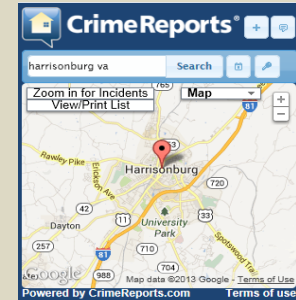

James Madison University Crime Log

August

The Daily Crime Log at James Madison University contains a listing of crimes or alleged crimes and some suspicious circumstances that have been reported directly to the JMU Police Department. It also lists information regarding crimes or alleged crimes that the JMU Police Department has been made aware of through other sources to include Office of Student Accountability and Restorative Practice, Office of Residence life, third party reports, and outside police agencies. Listings in the crime log include crimes or alleged crimes that occur on campus as well as the City of Harrisonburg which were reported directly to the James Madison University Police Department in context of concurrent jurisdiction. Outside agency assist in the context of concurrent jurisdiction where JMU officers responded are also documented. A portal to the Harrisonburg Police Department crime log is provided to obtain information on crimes reported to the Harrisonburg Police Department.

<https://www.crimereports.com/map/index/?search=Harrisonburg+VA>

Crimes reported to the Harrisonburg Police Department can be located by clicking on the above link.

Date of Incident	Time of Incident	Received JMUPD	Nature of the Incident	JMU Officer or Outside Agency	Incident Case Number	Clery Location	Location*	Arrest	Referral	Disposition	Police Called (ORL / OSARP ONLY)