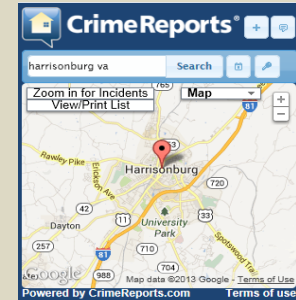

James Madison University Crime Log

August

The Daily Crime Log at James Madison University contains a listing of crimes or alleged crimes and some suspicious circumstances that have been reported directly to the JMU Police Department. It also lists information regarding crimes or alleged crimes that the JMU Police Department has been made aware of through other sources to include Office of Student Accountability and Restorative Practice, Office of Residence life, third party reports, and outside police agencies. Listings in the crime log include crimes or alleged crimes that occur on campus as well as the City of Harrisonburg which were reported directly to the James Madison University Police Department in context of concurrent jurisdiction. Outside agency assist in the context of concurrent jurisdiction where JMU officers responded are also documented. A portal to the Harrisonburg Police Department crime log is provided to obtain information on crimes reported to the Harrisonburg Police Department.

<https://www.crimereports.com/map/index/?search=Harrisonburg+VA>

Crimes reported to the Harrisonburg Police Department can be located by clicking on the above link.

Date of Incident	Time of Incident	Received JMUPD	Nature of the Incident	JMU Officer or Outside Agency	Incident Case Number	Clery Location	Location*	Arrest	Referral	Disposition	Police Called (ORL / OSARP ONLY)
2015-08-29	11:00 am		8d. Liquor Law Violation- Person Unidentified	ORL	43539	Main Campus (Residence Hall)	Shorts Hall		Liquor Law Violation	Unidentified	Yes
2015-08-29	10:00 pm		8c. Liquor Law Violation Referred to OSARP for Disciplinary Action	ORL	43542	Main Campus (Residence Hall)	Garber Hall		Liquor Law Violation	Refer to OSARP	Yes
2015-08-29	10:00 pm		8b. Liquor Law Violation Referred to ORL for Disciplinary Action	ORL	43542	Main Campus (Residence Hall)	Garber Hall		Liquor Law Violation	ORL IDOC	Yes
2015-08-29	10:00 pm		8c. Liquor Law Violation Referred to OSARP for Disciplinary Action	ORL	43542	Main Campus (Residence Hall)	Garber Hall		Liquor Law Violation	Refer to OSARP	Yes
2015-08-29	10:00 pm		8c. Liquor Law Violation Referred to OSARP for Disciplinary Action	ORL	43542	Main Campus (Residence Hall)	Garber Hall		Liquor Law Violation	Refer to OSARP	Yes
2015-08-29	10:00 pm		8b. Liquor Law Violation Referred to ORL for Disciplinary Action	ORL	43542	Main Campus (Residence Hall)	Garber Hall		Liquor Law Violation	ORL IDOC	Yes
2015-08-29	10:00 pm		8b. Liquor Law Violation Referred to ORL for Disciplinary Action	ORL	43542	Main Campus (Residence Hall)	Garber Hall		Liquor Law Violation	ORL IDOC	Yes
2015-08-29	10:00 pm		8c. Liquor Law Violation Referred to OSARP for Disciplinary Action	ORL	43542	Main Campus (Residence Hall)	Garber Hall		Liquor Law Violation	Refer to OSARP	Yes
2015-08-29	10:00 pm		8c. Liquor Law Violation Referred to OSARP for Disciplinary Action	ORL	43542	Main Campus (Residence Hall)	Garber Hall		Liquor Law Violation	Refer to OSARP	Yes
2015-08-29	10:00 pm		8c. Liquor Law Violation Referred to OSARP for Disciplinary Action	ORL	43542	Main Campus (Residence Hall)	Garber Hall		Liquor Law Violation	Refer to OSARP	Yes
2015-08-29	11:12 pm		8c. Liquor Law Violation Referred to OSARP for Disciplinary Action	ORL	43544	Main Campus	Outside of Garber Hall		Liquor Law Violation	Refer to OSARP	Yes
2015-08-29	11:30 pm		8c. Liquor Law Violation Referred to OSARP for Disciplinary Action	ORL	43546	Main Campus (Residence Hall)	Shorts Hall		Liquor Law Violation	Refer to OSARP	Yes
2015-08-29	10:22 pm		8b. Liquor Law Violation Referred to ORL for Disciplinary Action	ORL	43553	Main Campus (Residence Hall)	Garber Hall		Liquor Law Violation	ORL IDOC	Yes