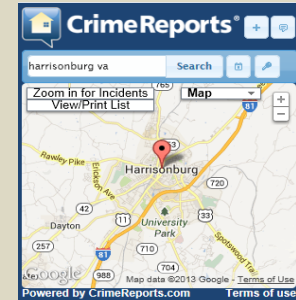

James Madison University Crime Log

August

The Daily Crime Log at James Madison University contains a listing of crimes or alleged crimes and some suspicious circumstances that have been reported directly to the JMU Police Department. It also lists information regarding crimes or alleged crimes that the JMU Police Department has been made aware of through other sources to include Office of Student Accountability and Restorative Practice, Office of Residence life, third party reports, and outside police agencies. Listings in the crime log include crimes or alleged crimes that occur on campus as well as the City of Harrisonburg which were reported directly to the James Madison University Police Department in context of concurrent jurisdiction. Outside agency assist in the context of concurrent jurisdiction where JMU officers responded are also documented. A portal to the Harrisonburg Police Department crime log is provided to obtain information on crimes reported to the Harrisonburg Police Department.

<https://www.crimereports.com/map/index/?search=Harrisonburg+VA>

Crimes reported to the Harrisonburg Police Department can be located by clicking on the above link.

Date of Incident	Time of Incident	Received JMUPD	Nature of the Incident	JMU Officer or Outside Agency	Incident Case Number	Clery Location	Location*	Arrest	Referral	Disposition	Police Called (ORL / OSARP ONLY)
08/26/15	00:51	08/26/15	Liquor law violation - warning given	46	2015-012926	Main Campus (Residence Hall)	Willow House 1291 Greek Row			Verbal Warning - Clery Reportable	x
08/26/15	00:51	08/26/15	Liquor law violation - warning given	46	2015-012931	Main Campus (Residence Hall)	Kappa Alpha 1251 Greek Row			Verbal Warning - Clery Reportable	x
08/26/15	09:50	08/26/15	Outside agency assist - Virginia State Police - homicide suspect in Roanoke VA believed to be traveling I81 Northbound - exits on I81 closed off not allowing exit of possible vehicle - by HPD/JMUPD units Updated info - suspect believed to be at I 66/ I81 area Emergency alert sent and all clear.	63, 45, 35	2015-012947	Off Campus	Interstate I81			No Report	
08/26/15	13:12	08/26/15	Disorderly conduct - individual being verbally argumentative - individual left area	35, 58	2015-012960	Main Campus	Alumnae Hall 91 Alumnae Drive			No Report	
08/26/15	22:18	08/26/15	Report of loud noise - noise coming from an event being held - music turned down	37,44	2015-012982	Main Campus	Lacrosse Field 1200 Carrier Drive			No Report	
08/26/15	23:15	08/26/15	Outside agency assist - HPD - large gathering of individuals - officers assisted dispersing individuals	68,37, 44,57	2015-012986	Off Campus	800 Block Village Lane			No Report