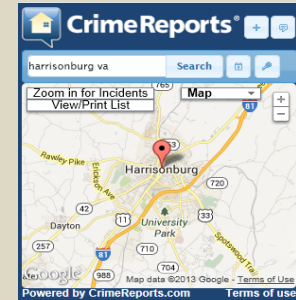

James Madison University Crime Log

August

The Daily Crime Log at James Madison University contains a listing of crimes or alleged crimes and some suspicious circumstances that have been reported directly to the JMU Police Department. It also lists information regarding crimes or alleged crimes that the JMU Police Department has been made aware of through other sources to include Office of Student Accountability and Restorative Practice, Office of Residence life, third party reports, and outside police agencies. Listings in the crime log include crimes or alleged crimes that occur on campus as well as the City of Harrisonburg which were reported directly to the James Madison University Police Department in context of concurrent jurisdiction. Outside agency assist in the context of concurrent jurisdiction where JMU officers responded are also documented. A portal to the Harrisonburg Police Department crime log is provided to obtain information on crimes reported to the Harrisonburg Police Department.