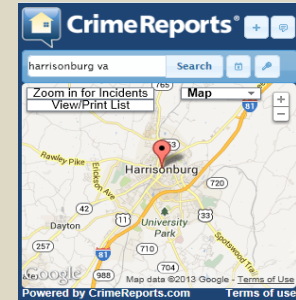

James Madison University Crime Log

August

The Daily Crime Log at James Madison University contains a listing of crimes or alleged crimes and some suspicious circumstances that have been reported directly to the JMU Police Department. It also lists information regarding crimes or alleged crimes that the JMU Police Department has been made aware of through other sources to include Office of Student Accountability and Restorative Practice, Office of Residence life, third party reports, and outside police agencies. Listings in the crime log include crimes or alleged crimes that occur on campus as well as the City of Harrisonburg which were reported directly to the James Madison University Police Department in context of concurrent jurisdiction. Outside agency assist in the context of concurrent jurisdiction where JMU officers responded are also documented. A portal to the Harrisonburg Police Department crime log is provided to obtain information on crimes reported to the Harrisonburg Police Department.

<https://www.crimereports.com/map/index/?search=Harrisonburg+VA>

Crimes reported to the Harrisonburg Police Department can be located by clicking on the above link.

Date of Incident	Time of Incident	Received JMUPD	Nature of the Incident	JMU Officer or Outside Agency	Incident Case Number	Clery Location	Location*	Arrest	Referral	Disposition	Police Called (ORL / OSARP ONLY)
08/07/15	21:59	08/07/15	Littering - warning given	68	2015-011980	Off Campus	Reservoir Street @ Dutch Mill Court			No Report	
08/08/15	00:34	08/08/15	JMU/HPD Joint Patrol Task Force -Assisting with domestic situation	68, 41	2015-011986	Off Campus	South High @ W Grace Street			No Report	
08/08/15	20:08	08/08/15	JMU/HPD Joint Patrol Task Force -Traffic stop resulting in DUI - custodial arrest	41, 68	2015-012031 HPD 2015-063290	Off Campus	1091 Port Republic Road	DUI		Criminal Arrest	
08/09/15	23:36	08/10/15	JMU/HPD Joint Patrol Task Force - Traffic stop resulting in DUI - custodial arrest	68, 41,65	2015-012092 HPD 2015-063607	Off Campus	1100 Devon Lane	DUI		Criminal Arrest	
08/08/15	unknown	08/11/15	Delayed report - Report of a white vehicle with a white male driver which appeared to be following her as she was jogging, no license plate available - no contact was made by driver to jogger	53	2015-012158	Off Campus	Neighborhood behind Memorial Hall			Informational	
08/12/15	17:29	08/12/15	JMU/HPD Joint Patrol - Medical Assist - accident involving pedestrian and bike	41	2015-012226 HPD 2015-0621115	Off Campus	Peach Grove @ Lois Lane			Report Taken