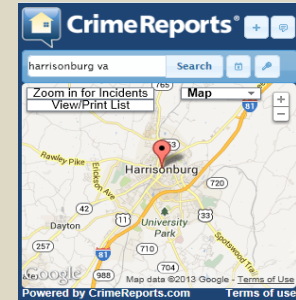

James Madison University Crime Log

August

The Daily Crime Log at James Madison University contains a listing of crimes or alleged crimes and some suspicious circumstances that have been reported directly to the JMU Police Department. It also lists information regarding crimes or alleged crimes that the JMU Police Department has been made aware of through other sources to include Office of Student Accountability and Restorative Practice, Office of Residence life, third party reports, and outside police agencies. Listings in the crime log include crimes or alleged crimes that occur on campus as well as the City of Harrisonburg which were reported directly to the James Madison University Police Department in context of concurrent jurisdiction. Outside agency assist in the context of concurrent jurisdiction where JMU officers responded are also documented. A portal to the Harrisonburg Police Department crime log is provided to obtain information on crimes reported to the Harrisonburg Police Department.

<https://www.crimereports.com/map/index/?search=Harrisonburg+VA>

Crimes reported to the Harrisonburg Police Department can be located by clicking on the above link.

Date of Incident	Time of Incident	Received JMUPD	Nature of the Incident	JMU Officer or Outside Agency	Incident Case Number	Clery Location	Location*	Arrest	Referral	Disposition	Police Called (ORL / OSARP ONLY)
08/28/15	Unknown	08/28/15	Outside agency assist - HPD urinating in public	HPD,35	HPD 2015-069497	Off Campus	831 Village Lane	Urinating in public		HPD Criminal Arrest	
08/28/15	Unknown	08/28/15	Outside agency assist - HPD public intoxication	HPD,36	HPD 2015-069514	Off Campus	889 Village Lane	Underage Possession of Alcohol (2)		HPD Criminal Arrests	
08/28/15	Unknown	08/28/15	Outside agency assist - HPD public intoxication	HPD,37	HPD 2015-0069612	Off Campus	1221 Sully Road	Open Container		HPD Criminal Arrest	
08/27/15	23:50	08/28/15	Report of possible intoxicated individuals running toward Greek Row - unable to locate	46	2015-013129	Main Campus	Greek Row Area			No Report	
08/29/15	01:12	08/28/15	Medical Assist - alcohol related illness - Harrisonburg Rescue squad responded and refused transport	38, 55	2015-013136	Main Campus (Residence Hall)	Ikenberry Hall 221 Ikenberry Service Drive		Drunkenness	Accountability Referral	
08/29/15	01:23	08/28/15	Outside agency assist - HPD clearing a small party	46	2015-013137	Off Campus	1083 Lois Lane			No report