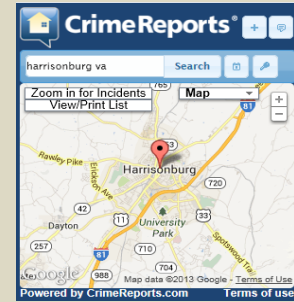

James Madison University Crime Log

August

The Daily Crime Log at James Madison University contains a listing of crimes or alleged crimes and some suspicious circumstances that have been reported directly to the JMU Police Department. It also lists information regarding crimes or alleged crimes that the JMU Police Department has been made aware of through other sources to include Office of Student Accountability and Restorative Practice, Office of Residence life, third party reports, and outside police agencies. Listings in the crime log include crimes or alleged crimes that occur on campus as well as the City of Harrisonburg which were reported directly to the James Madison University Police Department in context of concurrent jurisdiction. Outside agency assist in the context of concurrent jurisdiction where JMU officers responded are also documented. A portal to the Harrisonburg Police Department crime log is provided to obtain information on crimes reported to the Harrisonburg Police Department.

<https://www.crimereports.com/map/index/?search=Harrisonburg+VA>

Crimes reported to the Harrisonburg Police Department can be located by clicking on the above link.

Date of Incident	Time of Incident	Received JMUPD	Nature of the Incident	JMU Officer or Outside Agency	Incident Case Number	Clery Location	Location*	Arrest	Referral	Disposition	Police Called (ORL / OSARP ONLY)