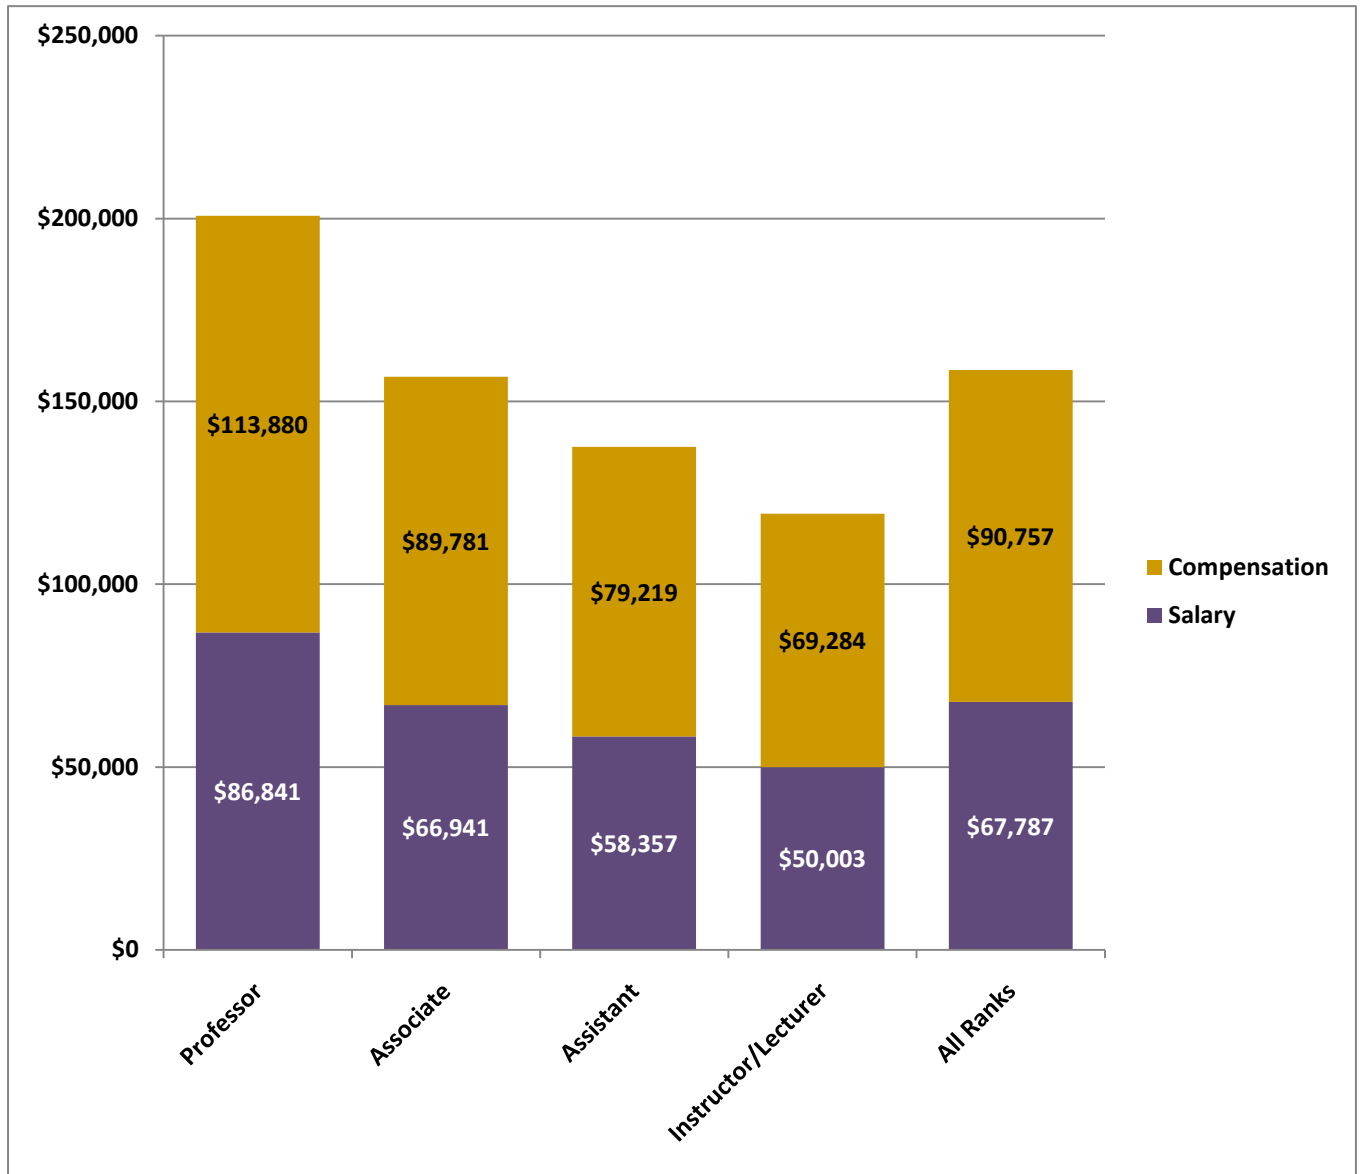

FIGURE 4-1
FACULTY: INSTRUCTIONAL
AVERAGE SALARY BY RANK
FALL 2010

NOTE: Compensation equals salary plus fringe benefits. Academic Term includes both 9 and 12 month faculty, with the latter converted to an academic term basis.

SOURCE: American Association of University Professors Annual Survey of Faculty Compensation.