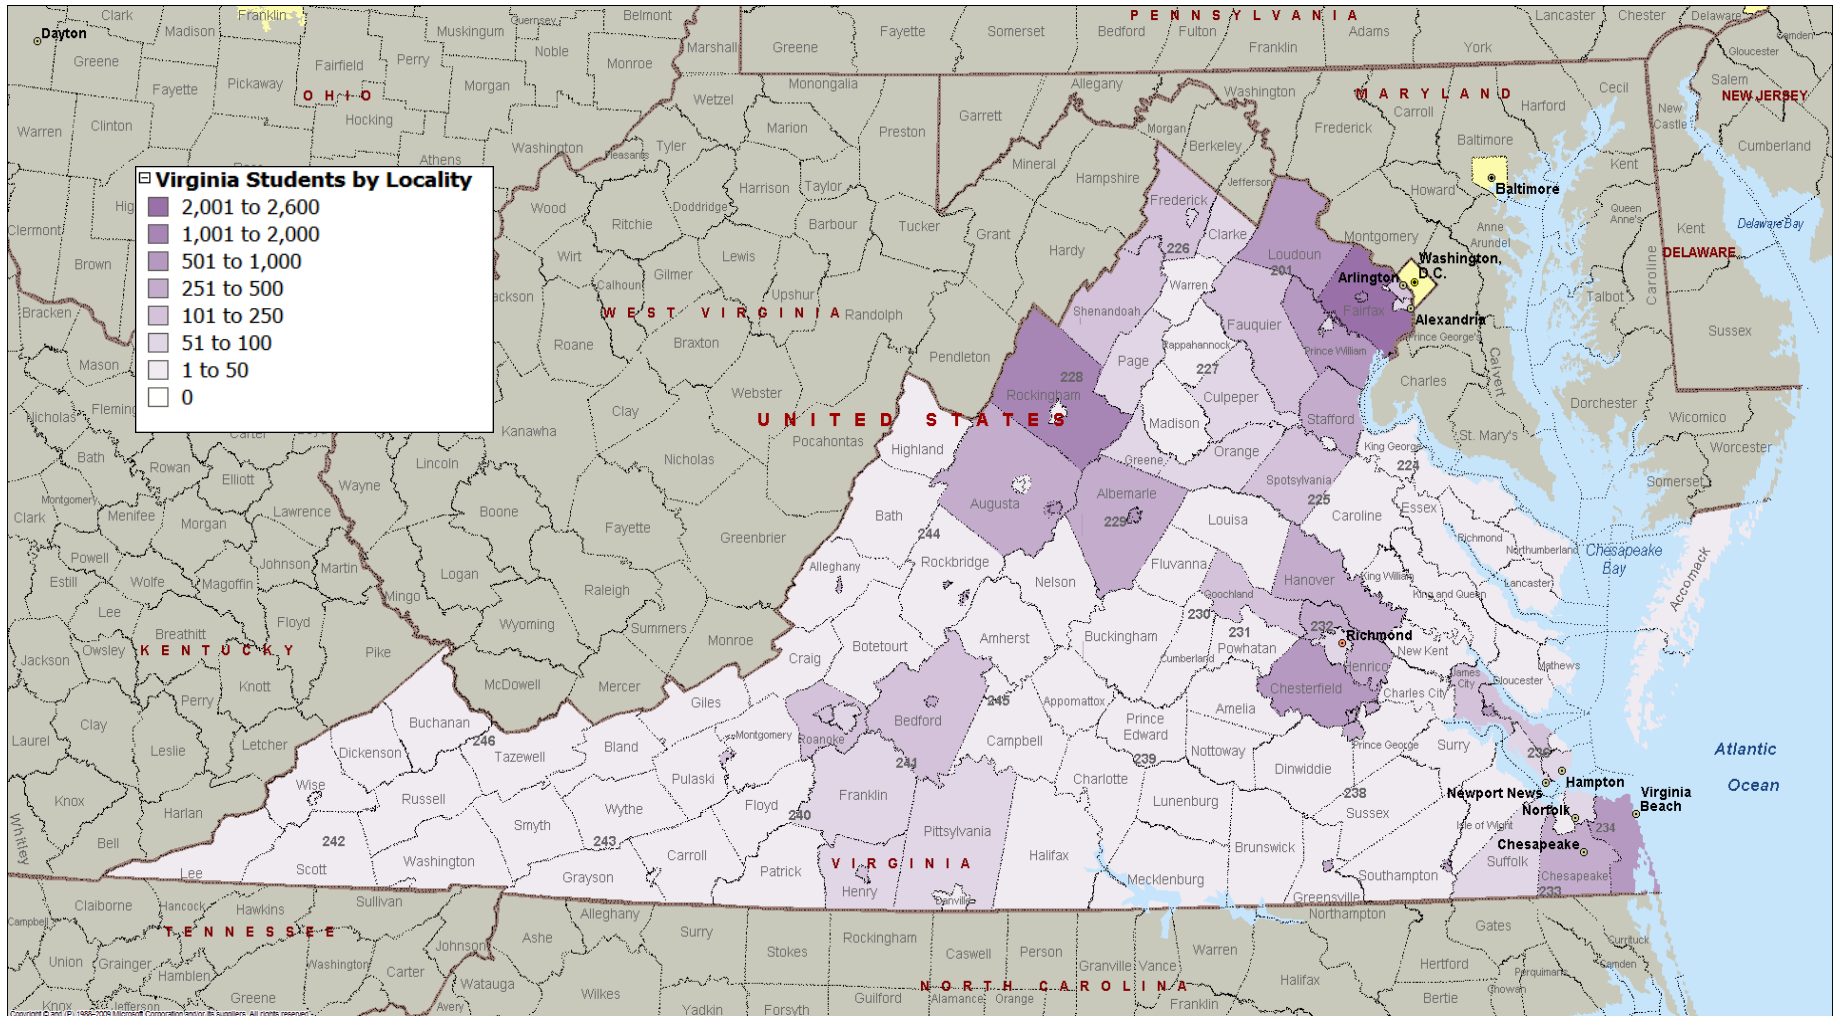

FIGURE 2-5
MAP:
VIRGINIA STUDENTS BY LOCALITY
FALL 2010

SOURCE: Fall Student Census