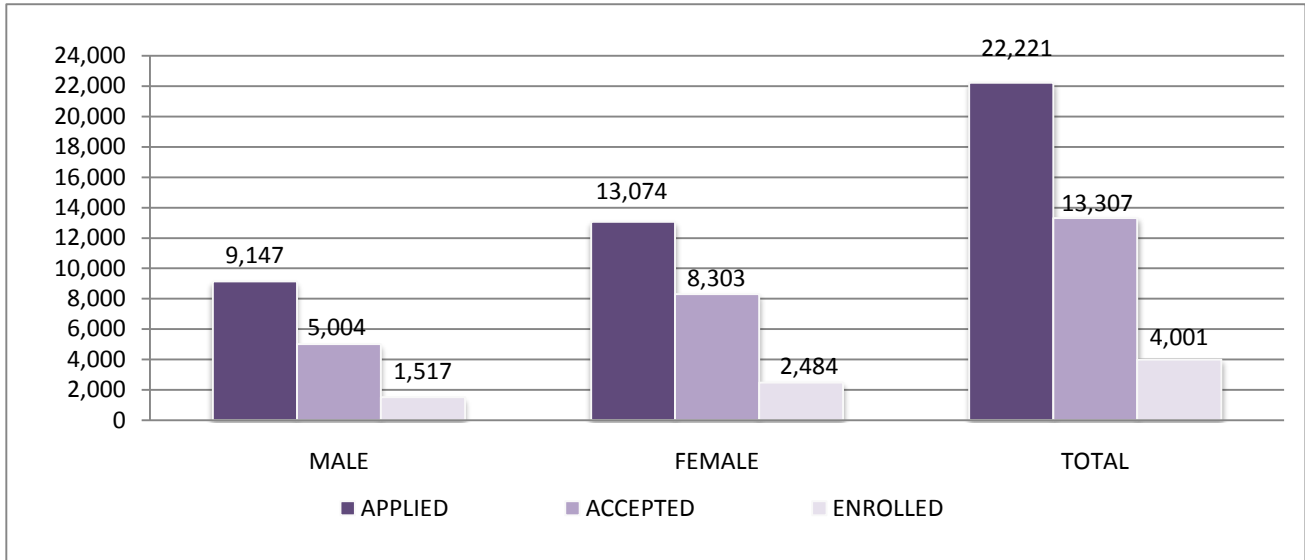

FIGURE 2-7

**ADMISSIONS:
FIRST-TIME FRESHMAN - APPLICATIONS BY SEX
FALL 2010**

SOURCE: Fall Admissions Data.

FIGURE 2-8

**ADMISSIONS:
FIRST-TIME FRESHMAN - AVERAGE SAT SCORES
FALL 2000 - FALL 2010**

NOTE: National average SAT scores were 501 Reading, 516 Math, and 1017 Combined.

SOURCE: Fall Admissions Data
College Board SAT Data