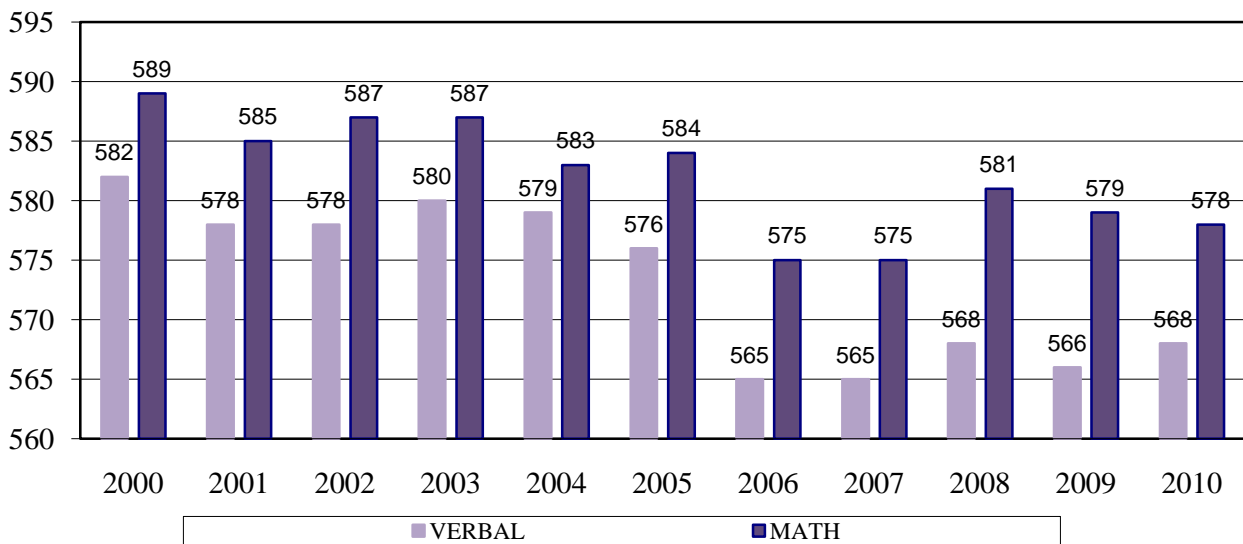

FIGURE 2-7

**ADMISSIONS:
FIRST-TIME FRESHMAN - APPLICATIONS BY SEX
FALL 2010**

SOURCE: Fall Admissions Data.

FIGURE 2-8

**ADMISSIONS:
FIRST-TIME FRESHMAN - AVERAGE SAT SCORES
FALL 2000 - FALL 2010**

NOTE: National average SAT scores were 501 Reading, 516 Math, and 1017 Combined.

SOURCE: Fall Admissions Data
College Board SAT Data