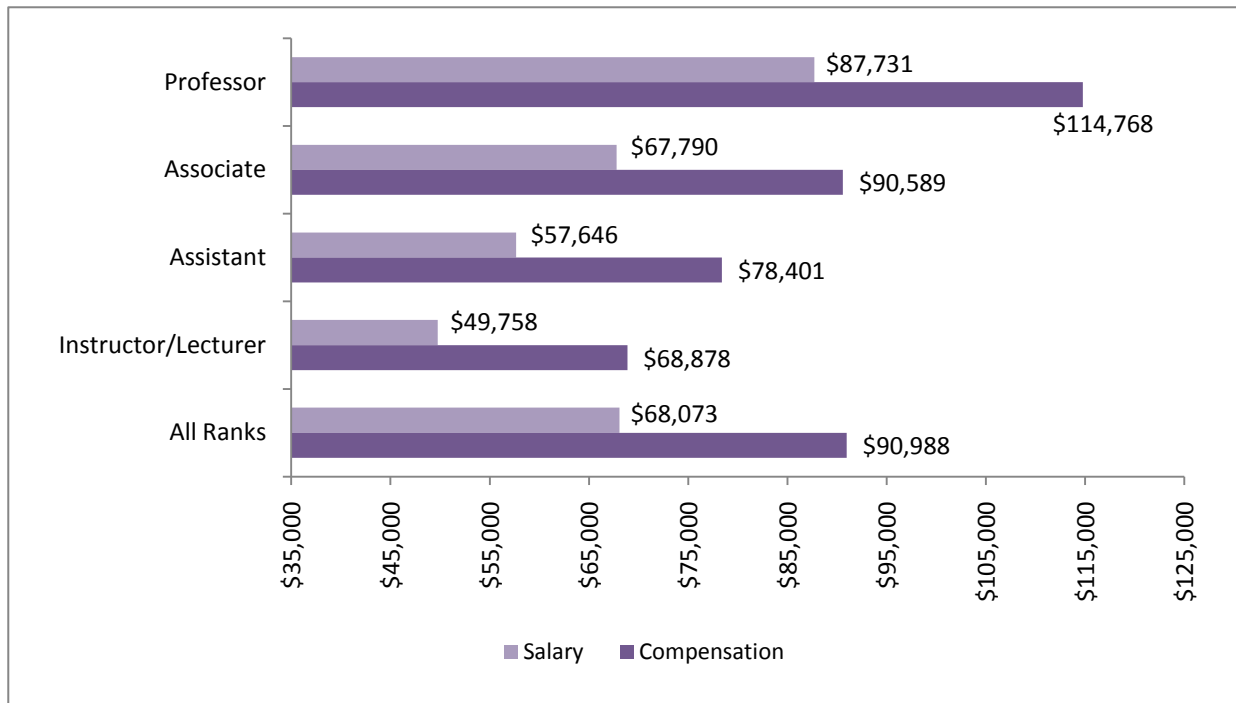

FIGURE 4-1

FACULTY: INSTRUCTIONAL
 AVERAGE SALARY BY RANK
 FALL 2009

NOTE: Compensation equals salary plus fringe benefits.
 Academic Term includes both 9 and 12 month faculty, with the latter converted to an academic term basis.

SOURCE: American Association of University Professors Annual Survey of Faculty Compensation.