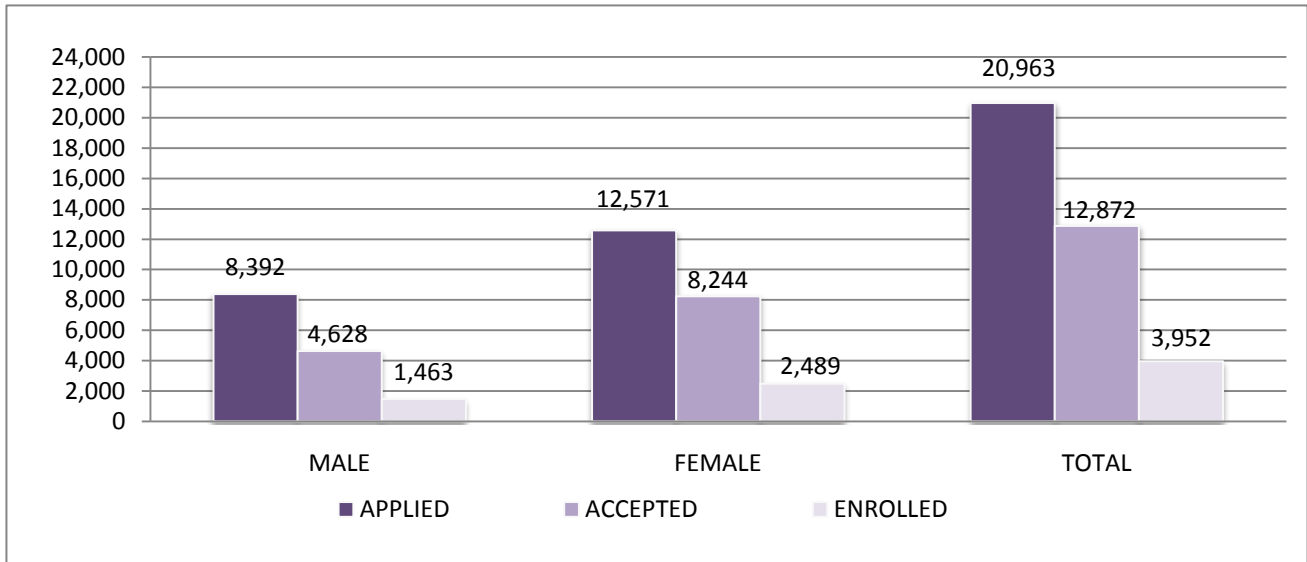

FIGURE 2-7

**ADMISSIONS:
FIRST-TIME FRESHMAN - APPLICATIONS BY SEX
FALL 2009**

SOURCE: Fall Admissions Data.

FIGURE 2-8

**ADMISSIONS:
FIRST-TIME FRESHMAN - AVERAGE SAT SCORES
FALL 1999 - FALL 2009**

NOTE: National average SAT scores were 501 Reading, 515 Math, and 1016 Combined.

SOURCE: Fall Admissions Data
College Board SAT Data