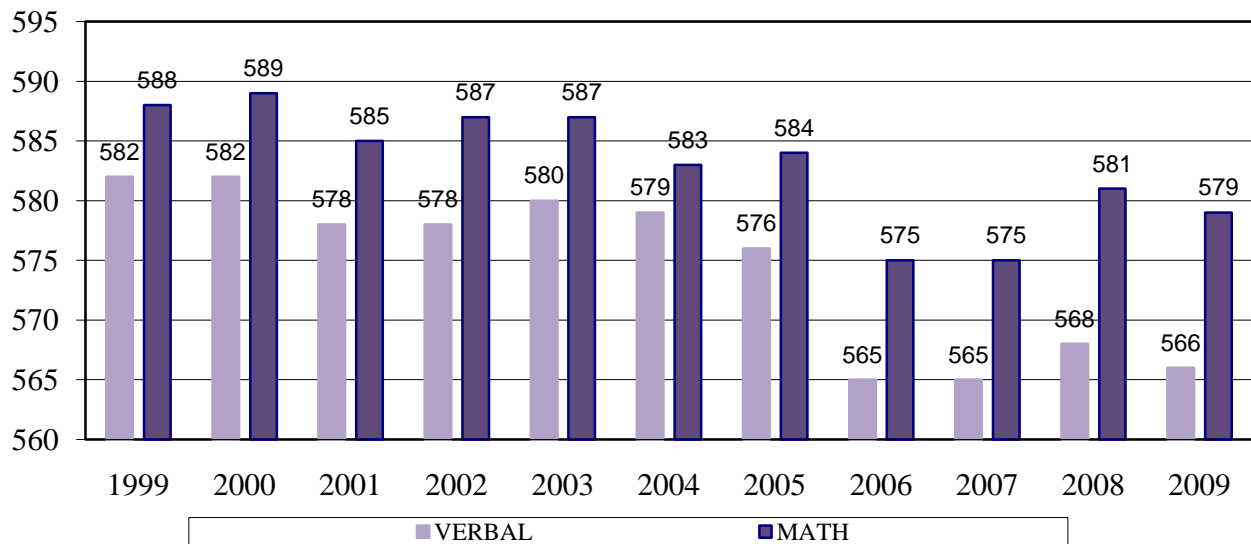

FIGURE 2-7

**ADMISSIONS:
FIRST-TIME FRESHMAN - APPLICATIONS BY SEX
FALL 2009**

SOURCE: Fall Admissions Data.

FIGURE 2-8

**ADMISSIONS:
FIRST-TIME FRESHMAN - AVERAGE SAT SCORES
FALL 1999 - FALL 2009**

NOTE: National average SAT scores were 501 Reading, 515 Math, and 1016 Combined.

SOURCE: Fall Admissions Data
College Board SAT Data