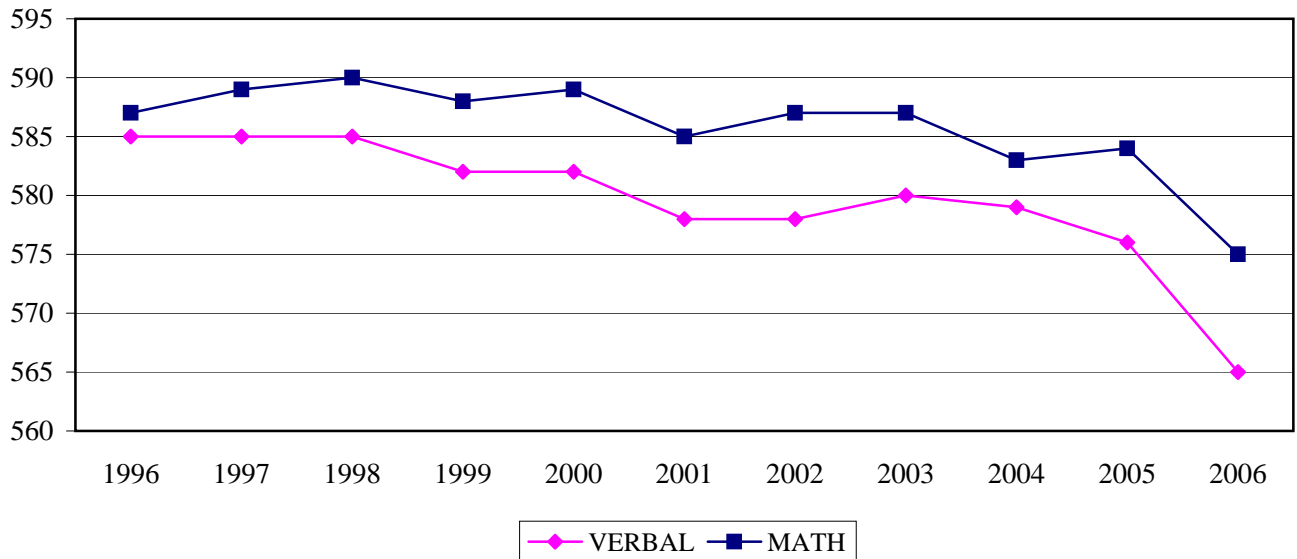

FIGURE 2-8

ENTERING FRESHMAN CLASS APPLICATIONS BY SEX, FALL 2006

SOURCE: Fall Admissions Data.

FIGURE 2-9

ENTERING FRESHMAN CLASS AVERAGE SAT SCORES, FALL 1996 - FALL 2006

NOTE: National average SAT scores were 503 Reading, 518 Math, and 1,021 Combined.

SOURCE: Fall Admissions Data.