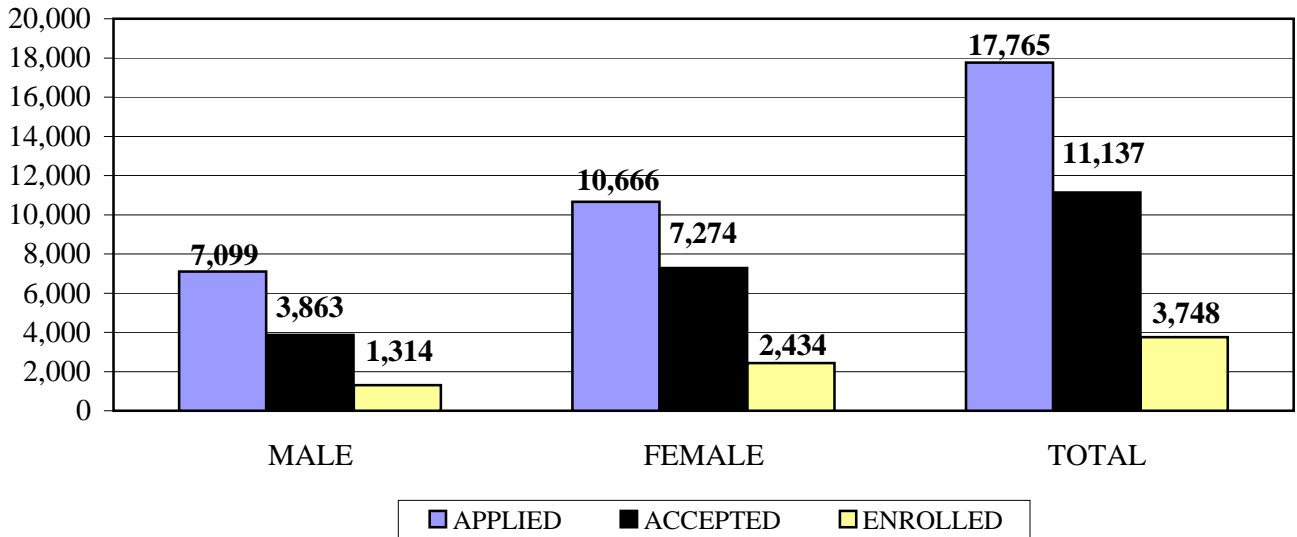

FIGURE 2-8

ENTERING FRESHMAN CLASS APPLICATIONS BY SEX, FALL 2006

SOURCE: Fall Admissions Data.

FIGURE 2-9

ENTERING FRESHMAN CLASS AVERAGE SAT SCORES, FALL 1996 - FALL 2006

NOTE: National average SAT scores were 503 Reading, 518 Math, and 1,021 Combined.

SOURCE: Fall Admissions Data.