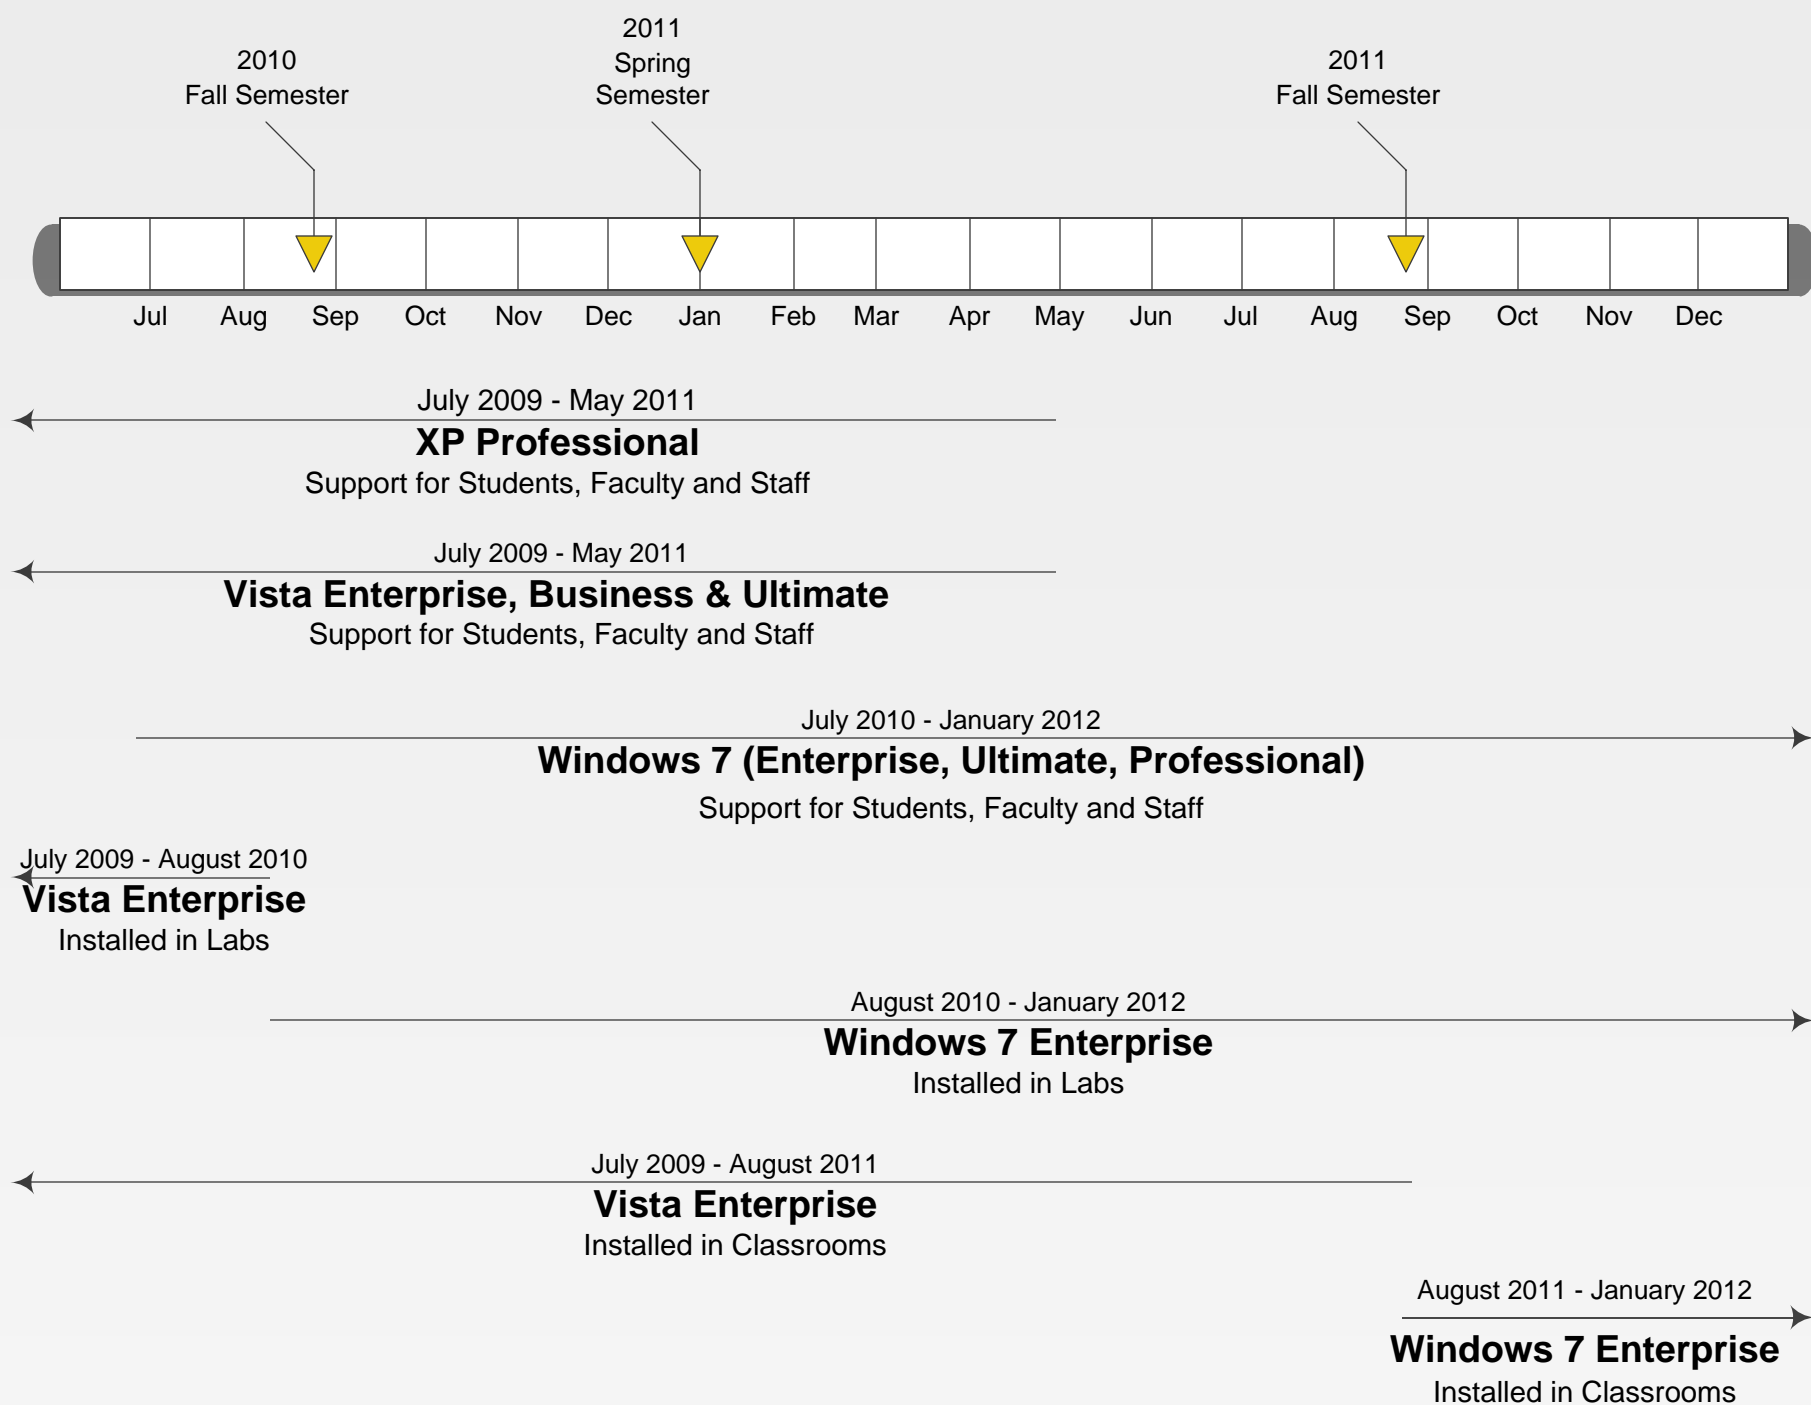

# Microsoft Windows Software Support Plan

Plan subject to change