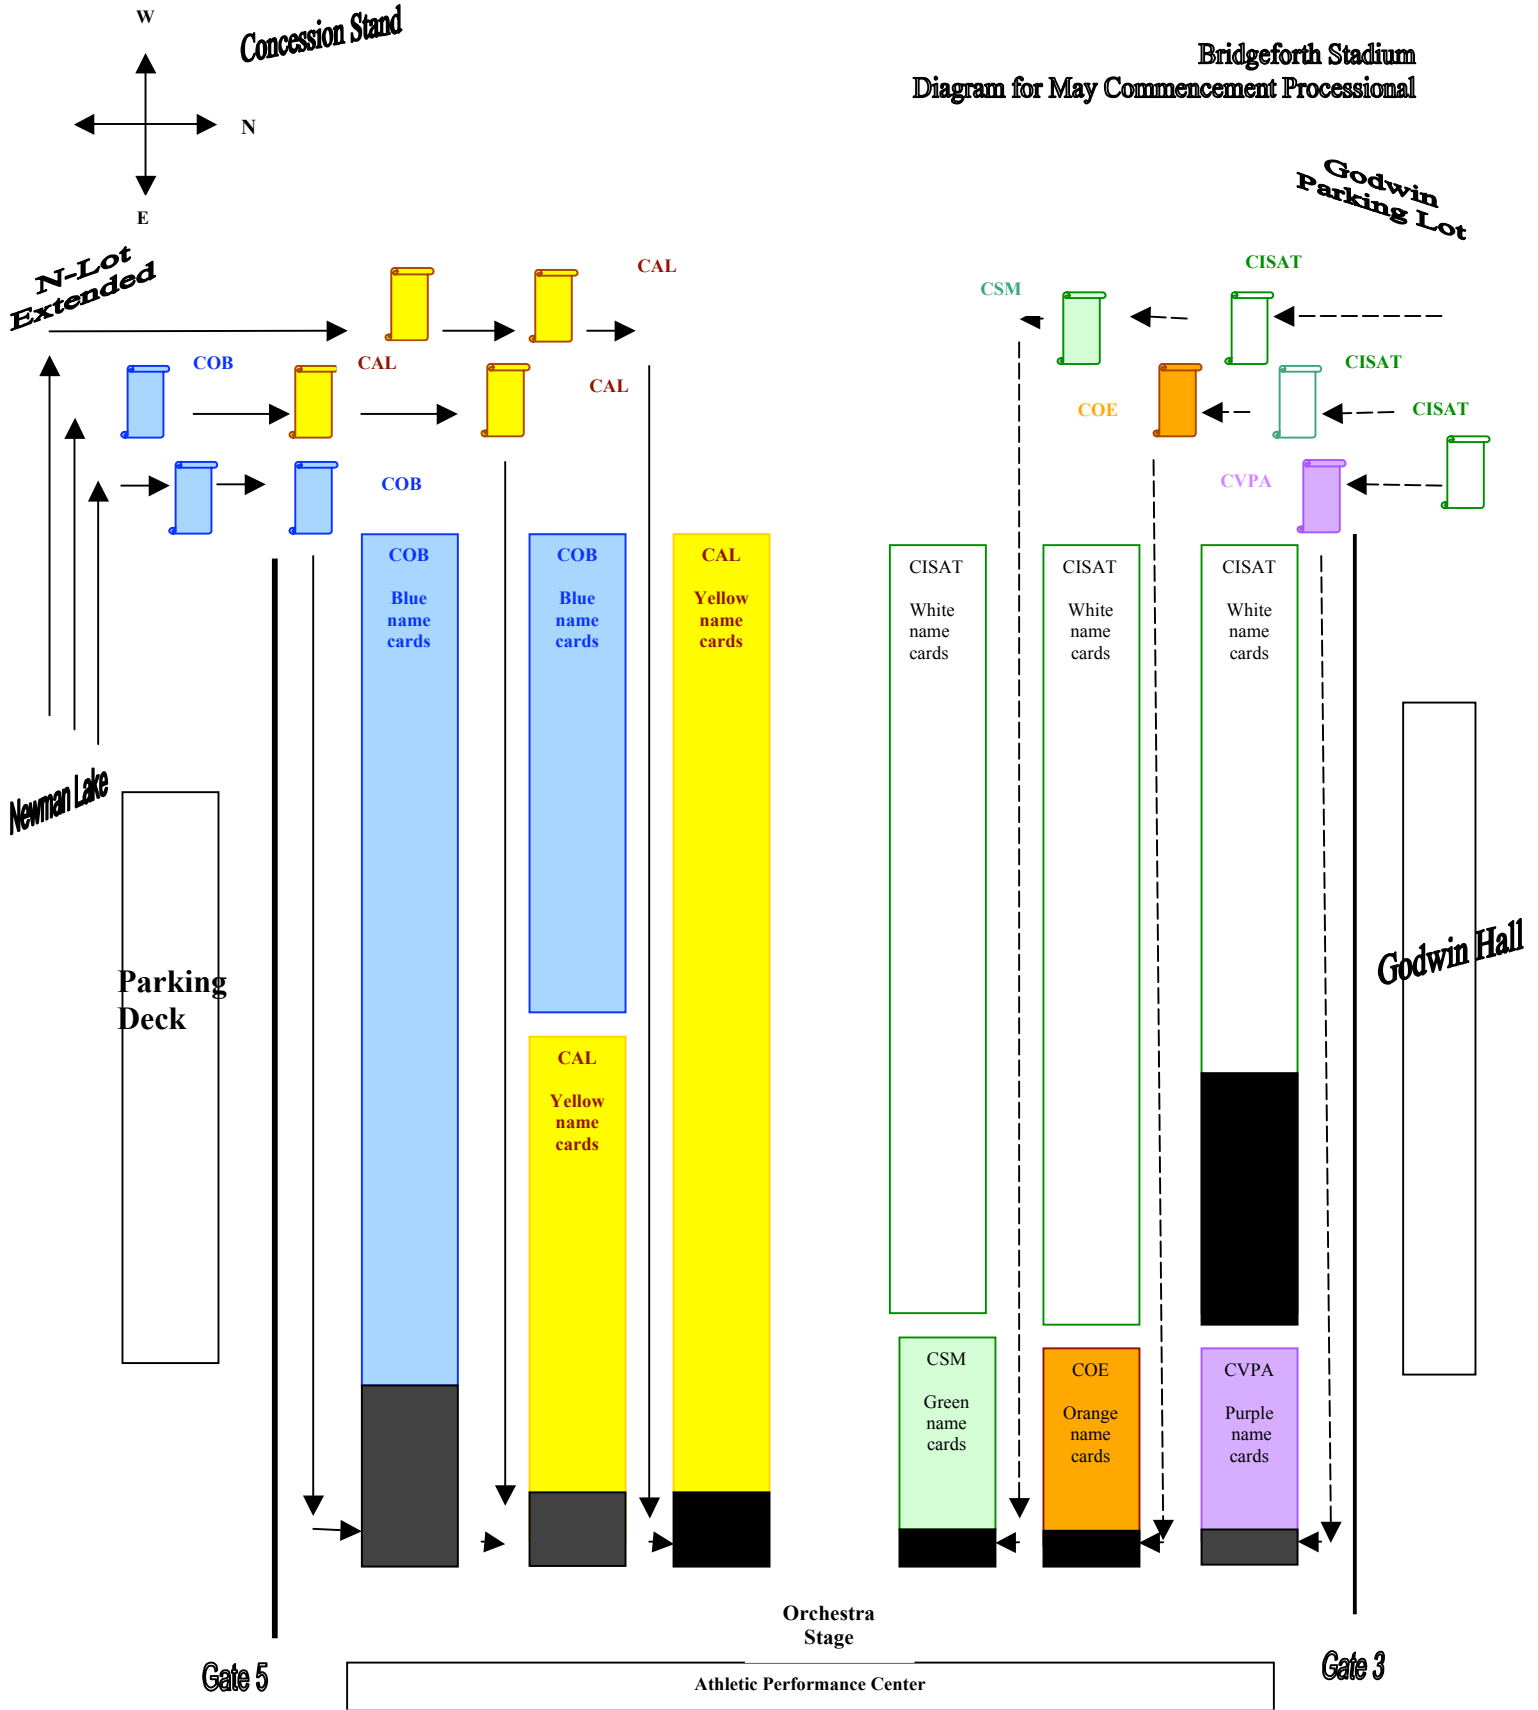

Bridgeforth Stadium Diagram for May Commencement Processional

Faculty and graduates will form marching lines at the West end of Bridgeforth Stadium in Godwin Parking Lot and the sidewalks along Newman Lake. Lines for the College of Science and Math, the College of Visual and Performing Arts, the College of Education and the College of Integrated Science and Technology will form in Godwin Parking Lot and enter the stadium through the gate on the north side of the field. The College of Business, and the College of Arts and Letters will form lines along the sidewalks located between Newman Lake and the Parking Deck and enter the stadium through the gate located on the south side of the field. Faculty from each college will form lines at the front of their graduates and lead the graduates to their seats.

Showker
Hall

Godwin
Field