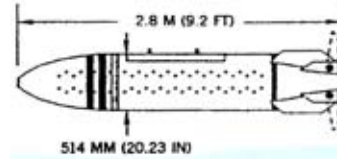

CBU-105/B (WCMD)

CBU-105A/B (WCMD)

FZU-39/B, PROXIMITY SENSOR, CBU

BLU-108B/B, BOMB, HE, (SENSOR FUZED WEAPON)

N.E.W. 106.00 LB

IRAQI BOMB, CLUSTER, 250-KG, NAAMAN-250

U.S. AIRCRAFT WIND-CORRECTED MUNITIONS DISPENSER, SUU-64/B