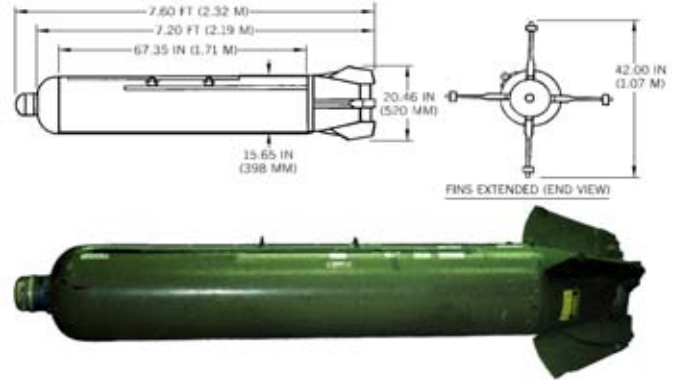

N.E.W. 12.00 OZ

U.S.S.R. LAUNCHER, ROCKET, 20-SHOT, B-8M

Ordnance used with:

S-8K0M, 80-MM, HEAT/FRAG, AIR-TO-SURFACE
S-8KO, 80-MM, HEAT/FRAG, AIR-TO-SURFACE
S-8ASM, 80-MM, FLECHETTE, AIR-TO-SURFACE
S8ASM, 80-MM, FLECHETTE, AIR-TO-SURFACE