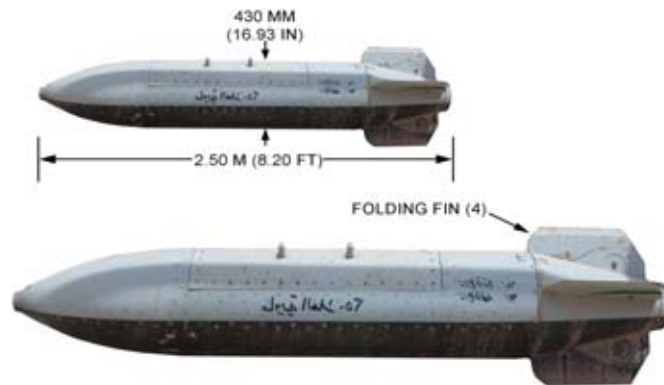

UNKNOWN COUNTRY DISPENSER, TYPE AND MODEL UNKNOWN