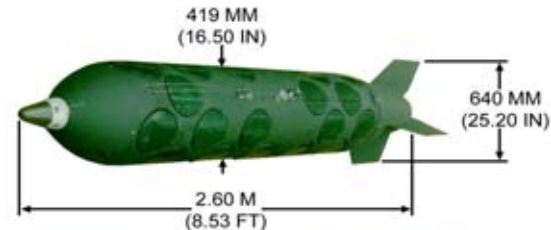

U.S. DISPENSER, SUU-58/B

Ordnance used with:
FMU-140/B, NOSE, PROXIMITY
MK 339 MOD 0, MT
MK 339 MOD 1, MT
MK 7 MOD 6, DISPENSER
BLU-91/B, BOMB, AT/AV
GATOR
BLU-92/B, BOMB, APERS
N.E.W. 19.00 G

SOUTH AFRICAN BOMB UNIT, CLUSTER, 450-KG, CB470

Ordnance used with:
A-1, BRAZILIAN FIGHTER
AMX, ITALIAN FIGHTER
ALPHA, BOMB, 6.2 KG
ALPHA, SUBMUNITION
JUPITER 6, BOMB, NOSE, PROXIMITY (ASERMA)

N.E.W. 52.80 KG