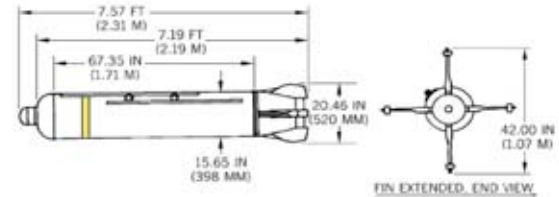

IRAQI BOMB, CLUSTER, 250-KG, NAAMAN-250

U.S. AIRCRAFT WIND-CORRECTED MUNITIONS DISPENSER, SUU-64/B

Ordnance used with:

BLU-91/B, BOMB, AT/AV

GATOR

BLU-92/B, BOMB, APERS

GATOR

CBU-89/B

CBU-89A/B

FZU-39/B, PROXIMITY SENSOR, CBU

N.E.W. 116.00 LB