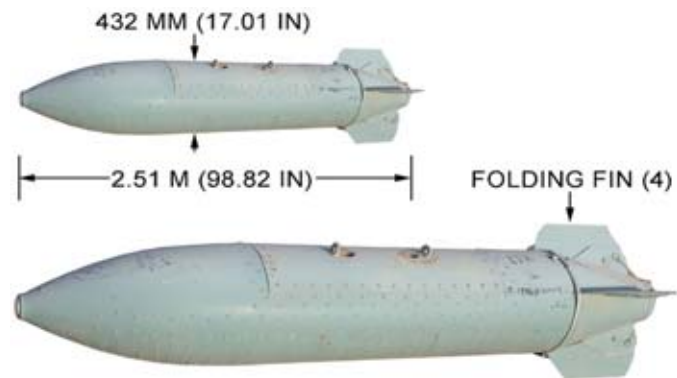

UNKNOWN COUNTRY DISPENSER, TYPE AND MODEL UNKNOWN