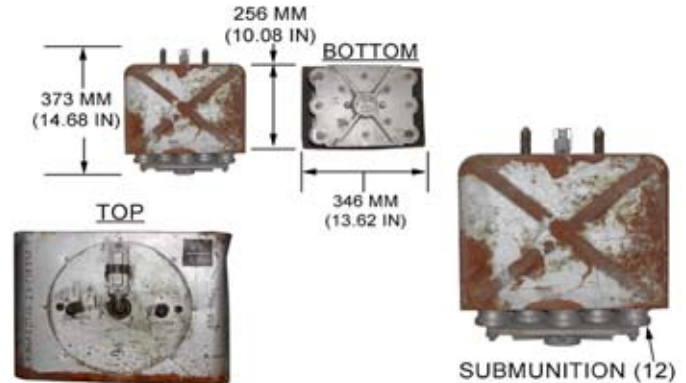

SWEDISH LAUNCHER FOR 84-MM, HEAT, MODEL AT-4 CARTRIDGE

Ordnance used with:
AT-4, CARTRIDGE, 84-MM HEAT
M136

U.S.S.R. DISPENSER, BKF PTAB-2.5 KO, SUBMUNITION CONTAINER UNIT

Ordnance used with:
KMGU
KMGU-2, DISPENSER, CAPTIVE
PTAB-2.5 KO, BOMB, HEAT/FRAG