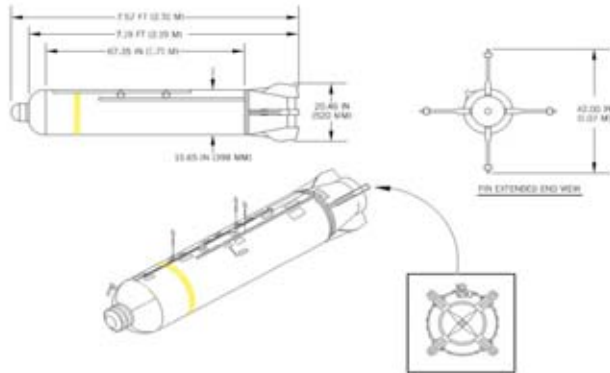

U.S.S.R. LAUNCHER, MODEL UB-32A1

Ordnance used with:

S-5KO, 57-MM, WARHEAD, HEAT-FRAG, AIR-TO-SURFACE

S-5KPB, 57-MM, HEAT/FRAG, AIR-TO-SURFACE

S-5M, 57-MM, HE, AIR-TO-SURFACE

S-5KP, 57-MM, HEAT/FRAG, AIR-TO-SURFACE