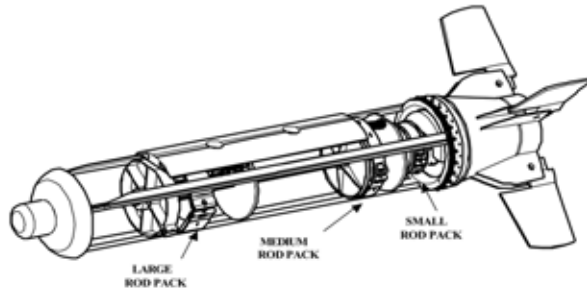

U.S. CLUSTER BOMB UNIT PASSIVE ATTACK WEAPON (PAW) CBU-107/B

Ordnance used with:
SUU-66/B, DISPENSER (WCMD)
UNDESIG TUNGSTEN ROD ASSY, 0.590-INCH, INERT, LARGE
UNDESIG TUNGSTEN ROD ASSY, 0.375-INCH, INERT, SMALL
UNDESIG STAINLESS STEEL ROD ASSY, INERT, SMALL
UNDESIG STAINLESS STEEL ROD ASSY, INERT, LARGE

N.E.W. 1.00 LB