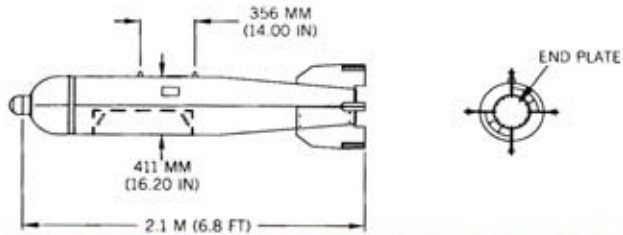

U.S. DISPENSER, SUU-30B/B

Ordnance used with:

FMU-105A/B, PROXIMITY

FMU-110/B, NOSE, PROXIMITY

FMU-26/B, BOMB FUZE, NOSE & TAIL, MULTIPURPOSE

FMU-26A/B, BOMB FUZE, NOSE & TAIL, MULTIPURPOSE

FMU-26B/B, BOMB FUZE, NOSE & TAIL, MULTIPURPOSE

FMU-56/B, PROXIMITY

FMU-56A/B, PROXIMITY

N.E.W. 0.00 G