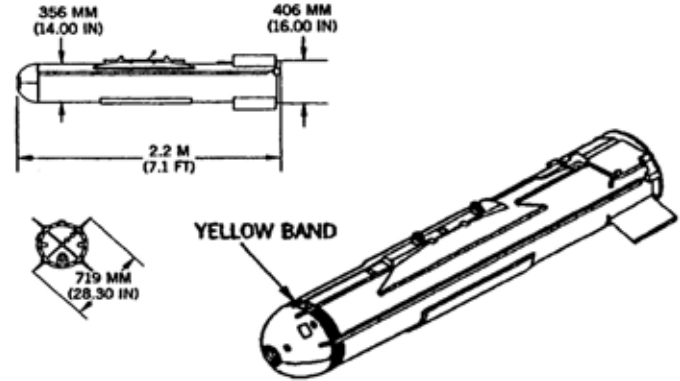

U.S. DISPENSER, SUU-49A/B

Ordnance used with:
FMU-83/B, BOMB FUZE, MT
MK 339 MOD 0, MT
MK 339 MOD 1, MT
BLU-73A/B, BOMB, FAE
BLU-98/B, BOMB, SMOKE
CBU-72/B
CBU-55A/B

N.E.W. 35.00 G

U.S. CLUSTERS, CLUSTER BOMBS, AND CLUSTER BOMB UNIT (CBU) SYSTEMS; CBU-58A/B, 58/B, 71A/B, 71/B

Ordnance used with:
MK 339 MOD 0, MT
MK 339 MOD 1, MT
SUU-30H/B, DISPENSER
BLU-63/B, BOMB, FRAG
BLU-73A/B, BOMB, FAE
BLU-86A/B, BOMB, FRAG

N.E.W. 158.00 LB