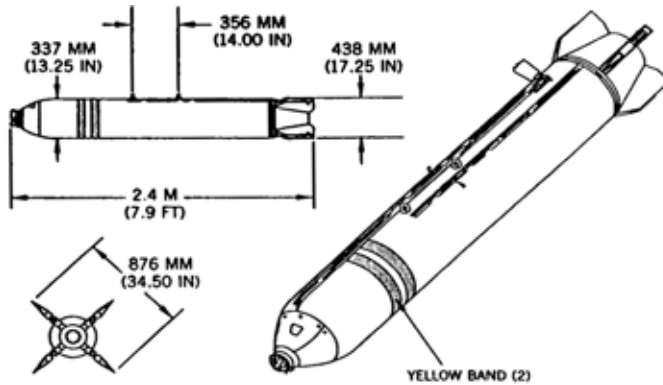

U.S. DISPENSER, SUU-58/B

Ordnance used with:
FMU-140/B, NOSE, PROXIMITY
MK 339 MOD 0, MT
MK 339 MOD 1, MT
MK 7 MOD 6, DISPENSER
BLU-91/B, BOMB, AT/AV
GATOR
BLU-92/B, BOMB, APERS
N.E.W. 19.00 G