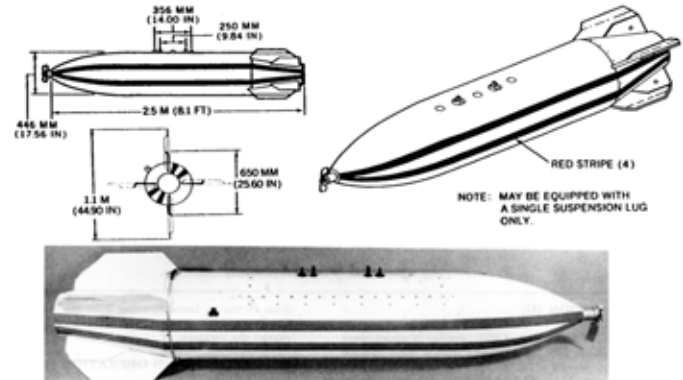

U.S.S.R. LAUNCHER, MODEL UB-32A1

Ordnance used with:

S-5KO, 57-MM, WARHEAD, HEAT-FRAG, AIR-TO-SURFACE

S-5KPB, 57-MM, HEAT/FRAG, AIR-TO-SURFACE

S-5M, 57-MM, HE, AIR-TO-SURFACE

S-5KP, 57-MM, HEAT/FRAG, AIR-TO-SURFACE