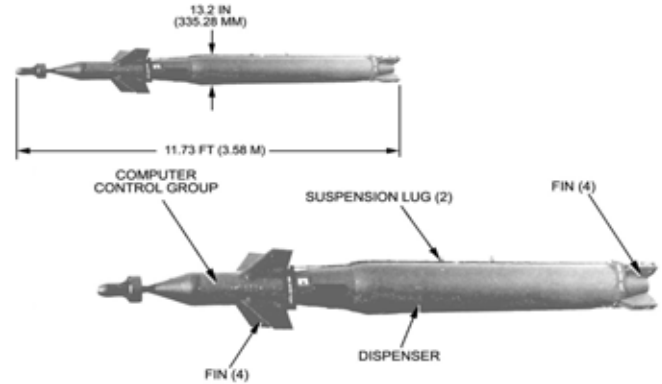

U.S. BOMB, CLUSTER, GUIDED ROCKEYE MUNITION (GRM)

Ordnance used with:
FMU-56B/B, BOMB FUZE, PROXIMITY
MK 7 MOD 2, DISPENSER
BOMB, AT, MK 118 MOD 0, ROCKEYE
BOMB, AT, MK 118 MOD 1, ROCKEYE
KMU-388/B, LASER GUIDANCE KIT,

N.E.W. 245.00 LB

U.S. CLUSTER BOMB UNIT, MK 20 MOD 10

Ordnance used with:
FMU-140/B, NOSE, PROXIMITY
BOMB, AT, MK 118 MOD 0, ROCKEYE
MK 7 MOD 10, DISPENSER

N.E.W. 18.50 G