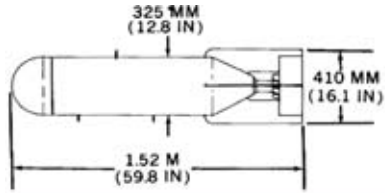

SWEDISH LAUNCHER FOR 84-MM, HEAT, MODEL AT-4 CARTRIDGE

Ordnance used with:
AT-4, CARTRIDGE, 84-MM HEAT
M136

U.S.S.R. DISPENSER, BKF PTAB-2.5 KO, SUBMUNITION CONTAINER UNIT

Ordnance used with:
KMGU
KMGU-2, DISPENSER, CAPTIVE
PTAB-2.5 KO, BOMB, HEAT/FRAG