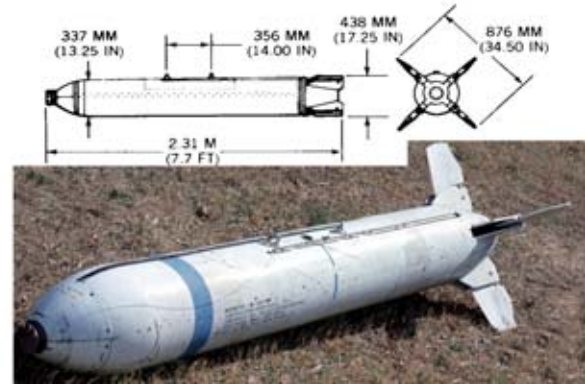

U.S. DISPENSERS, MK 7 MODS 2, 3, 4 & 6

Ordnance used with:
FMU-140/B, NOSE, PROXIMITY
FMU-56B/B, BOMB FUZE, PROXIMITY
MK 339 MOD 0, MT
MK 339 MOD 1, MT
BLU-77/B, BOMB UNIT, HEAT-FRAG
BLU-91/B, BOMB, AT/AV
GATOR

N.E.W. 18.50 G