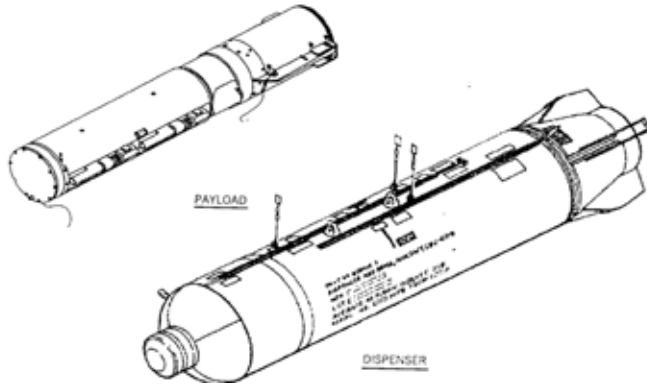

TYPICAL CLUSTER, CLUSTER BOMB, OR CBU SYSTEM

Ordnance used with:

MK 339 MOD 1, MT

MK 7 MOD 2, DISPENSER

SUU-49A/B, DISPENSER

SUU-58/B, DISPENSER

SUU-64/B, DISPENSER

BLU-108/B, BOMB, (SENSOR FUZED WEAPON)