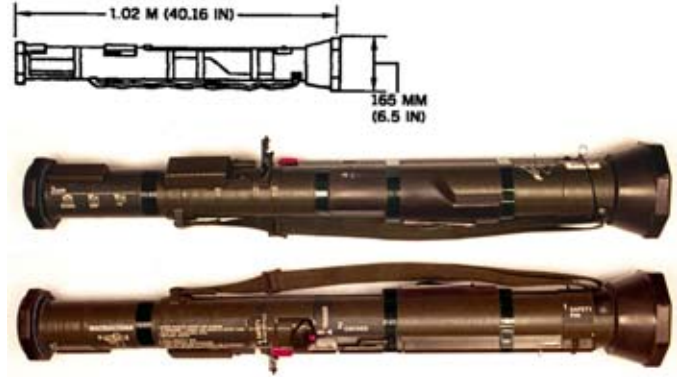

SWEDISH LAUNCHER FOR 84-MM, HEAT, MODEL AT-4 CARTRIDGE

Ordnance used with:
AT-4, CARTRIDGE, 84-MM HEAT
M136

U.S.S.R. DISPENSER, BKF PTAB-2.5 KO, SUBMUNITION CONTAINER UNIT

Ordnance used with:
KMGU
KMGU-2, DISPENSER, CAPTIVE
PTAB-2.5 KO, BOMB, HEAT/FRAG

CHINESE DISPENSER, 250-KG, TYPE 2

Ordnance used with:
 TYPE 1, BOMB, 2-KG, HEAT
 TYPE 1, BOMB, 5 KG, FRAG
 HANG-YIN-4B
 HANG-YIN-4C

U.S.S.R. LAUNCHER, 57-MM ROCKET, UB-16-57-U

Ordnance used with:
 C-5K, 57-MM, HEAT, AIR-TO-SURFACE
 S-5K, 57-MM, HEAT, AIR-TO-SURFACE
 S-5M, 57-MM, HE, AIR-TO-SURFACE
 V-5K, ROCKET, PD, AIR-TO-SURFACE
 V-5M1, ROCKET, PDS
 S-5K1, 57-MM, HEAT, AIR-TO-SURFACE
 S-5M1, 57-MM, HE-FRAG, AIR-TO-SURFACE