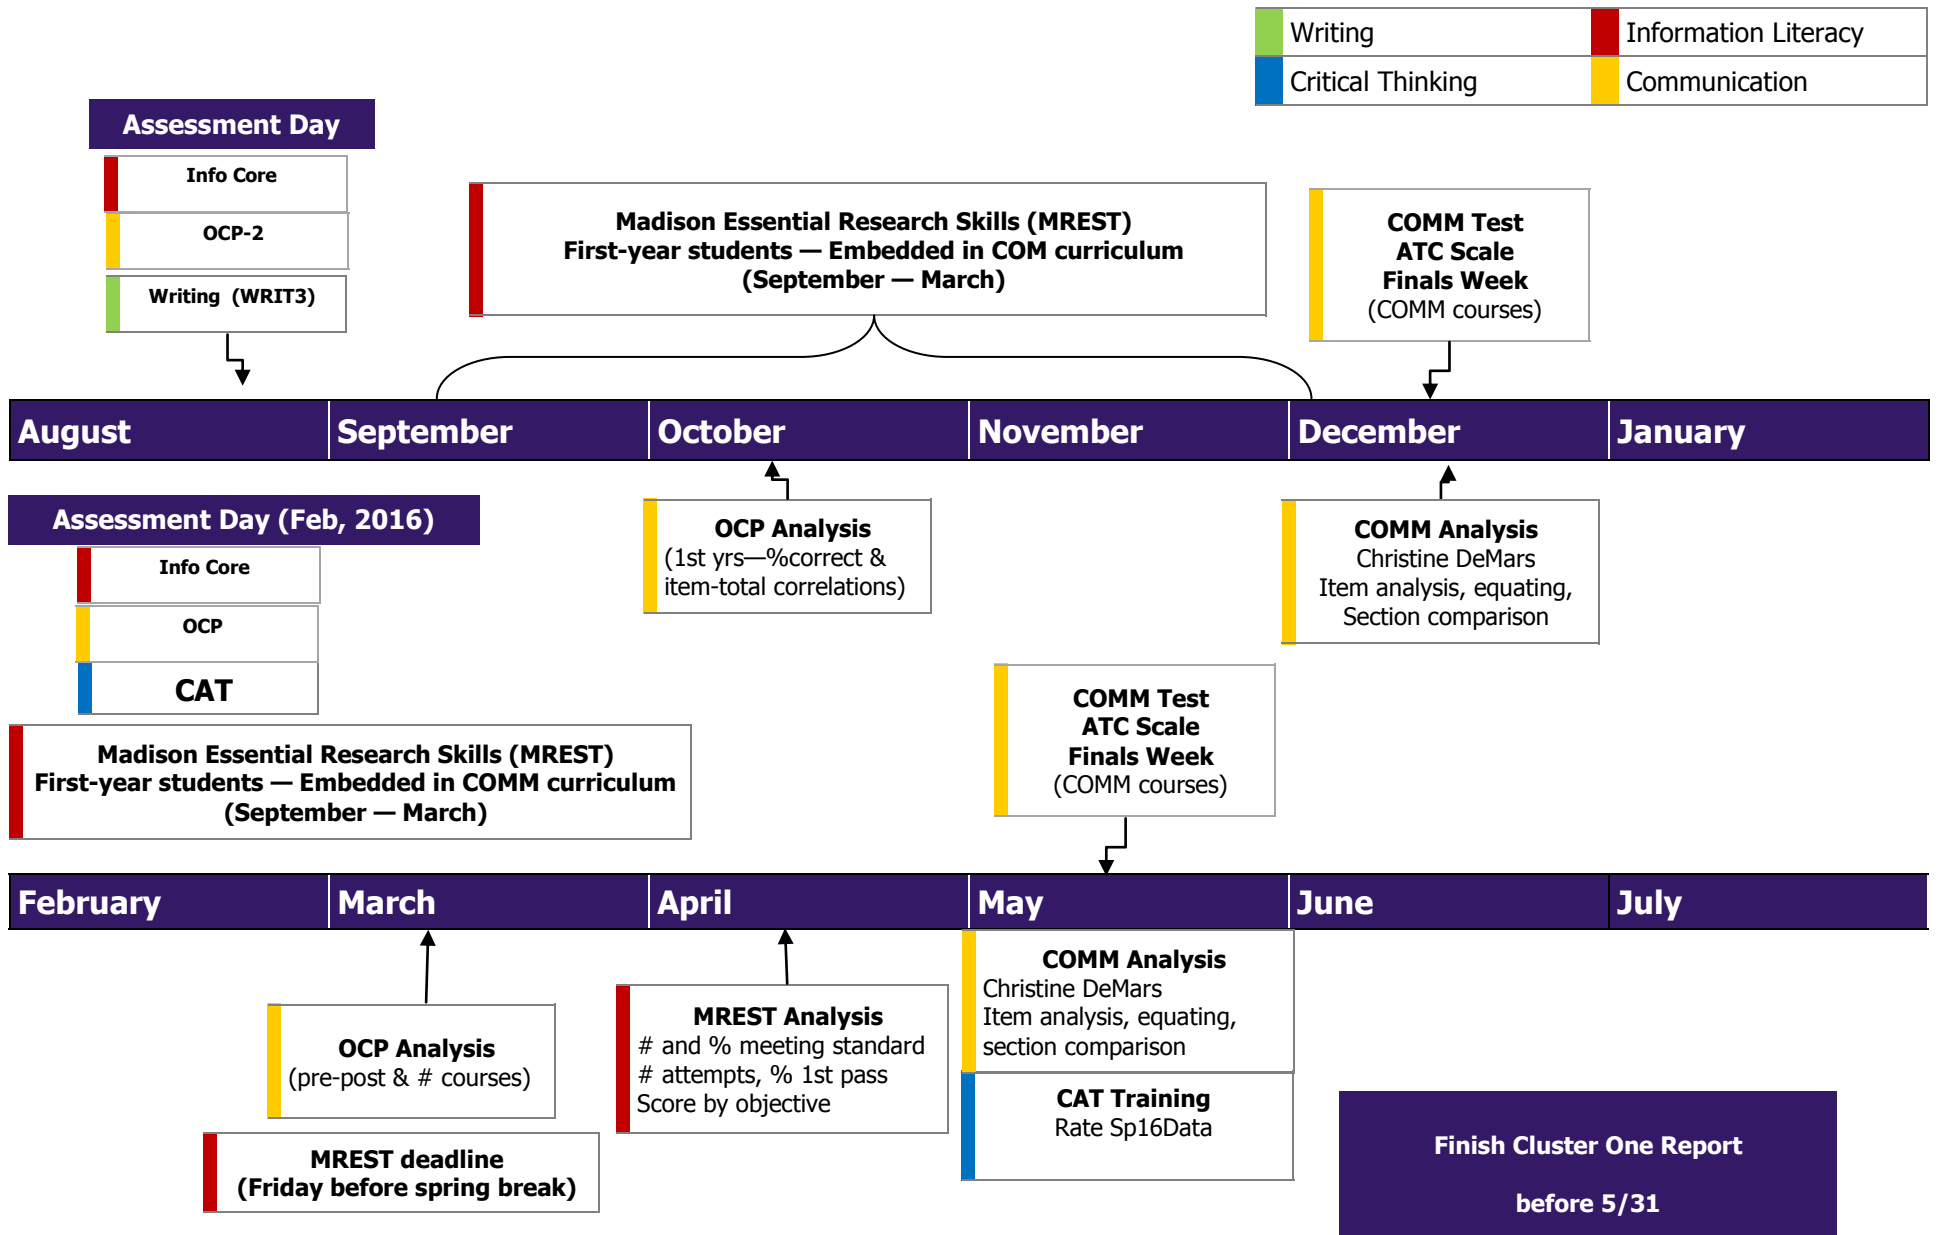

2015—2016 Cluster One Assessment (Learning Cycle) Timeline

Note: We are taking a break from collecting sophomore writing data this year.