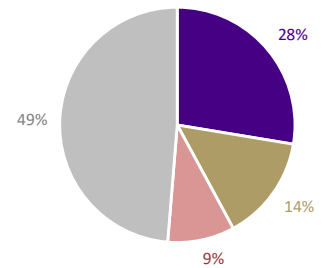

## Most Popular Undergraduate Programs

Among 234 current international students in the undergraduate program, **117 students (or 50%)** are "ISC Completers" who matriculated to JMU from the International Study Center (ISC).

## 6-Year Graduation Rate:

**69%**

ISC Completers

**64%**

Direct Admits

## JMU International Student Population Since 2001