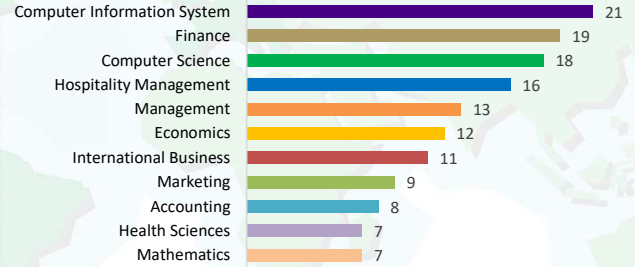

Most Popular Undergraduate Programs