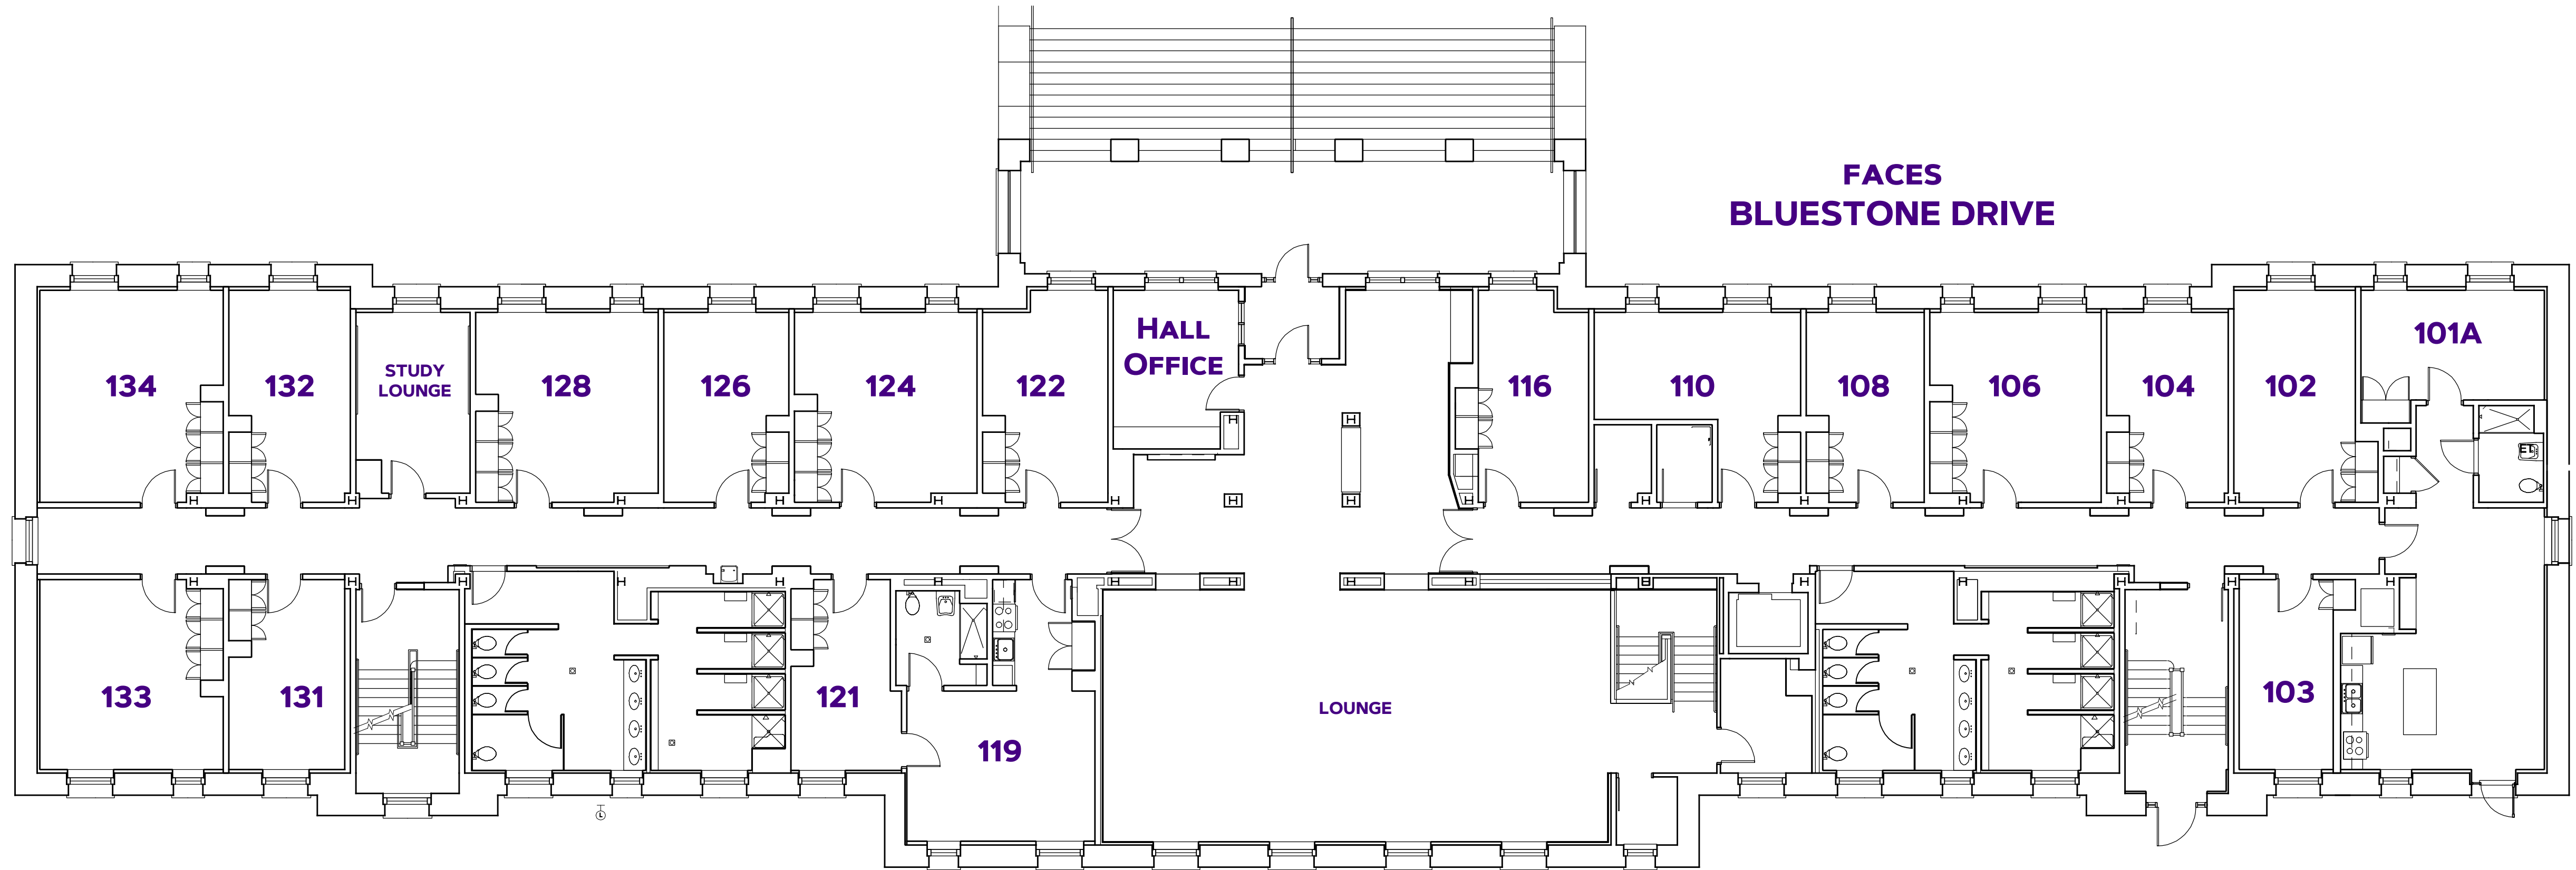

# WAYLAND HALL

FIRST FLOOR

#DukesLiveClose  
#DukesLiveSupported  
#DukesLIVEON

### TYPICAL SINGLE SPECS

ROOM SIZE: 16' x 7'6"  
WINDOW SIZE: VARIOUS  
CEILING HEIGHT: VARIOUS

### TYPICAL DOUBLE SPECS

ROOM SIZE: 17' x 10'  
WINDOW SIZE: VARIOUS  
CEILING HEIGHT: VARIOUS