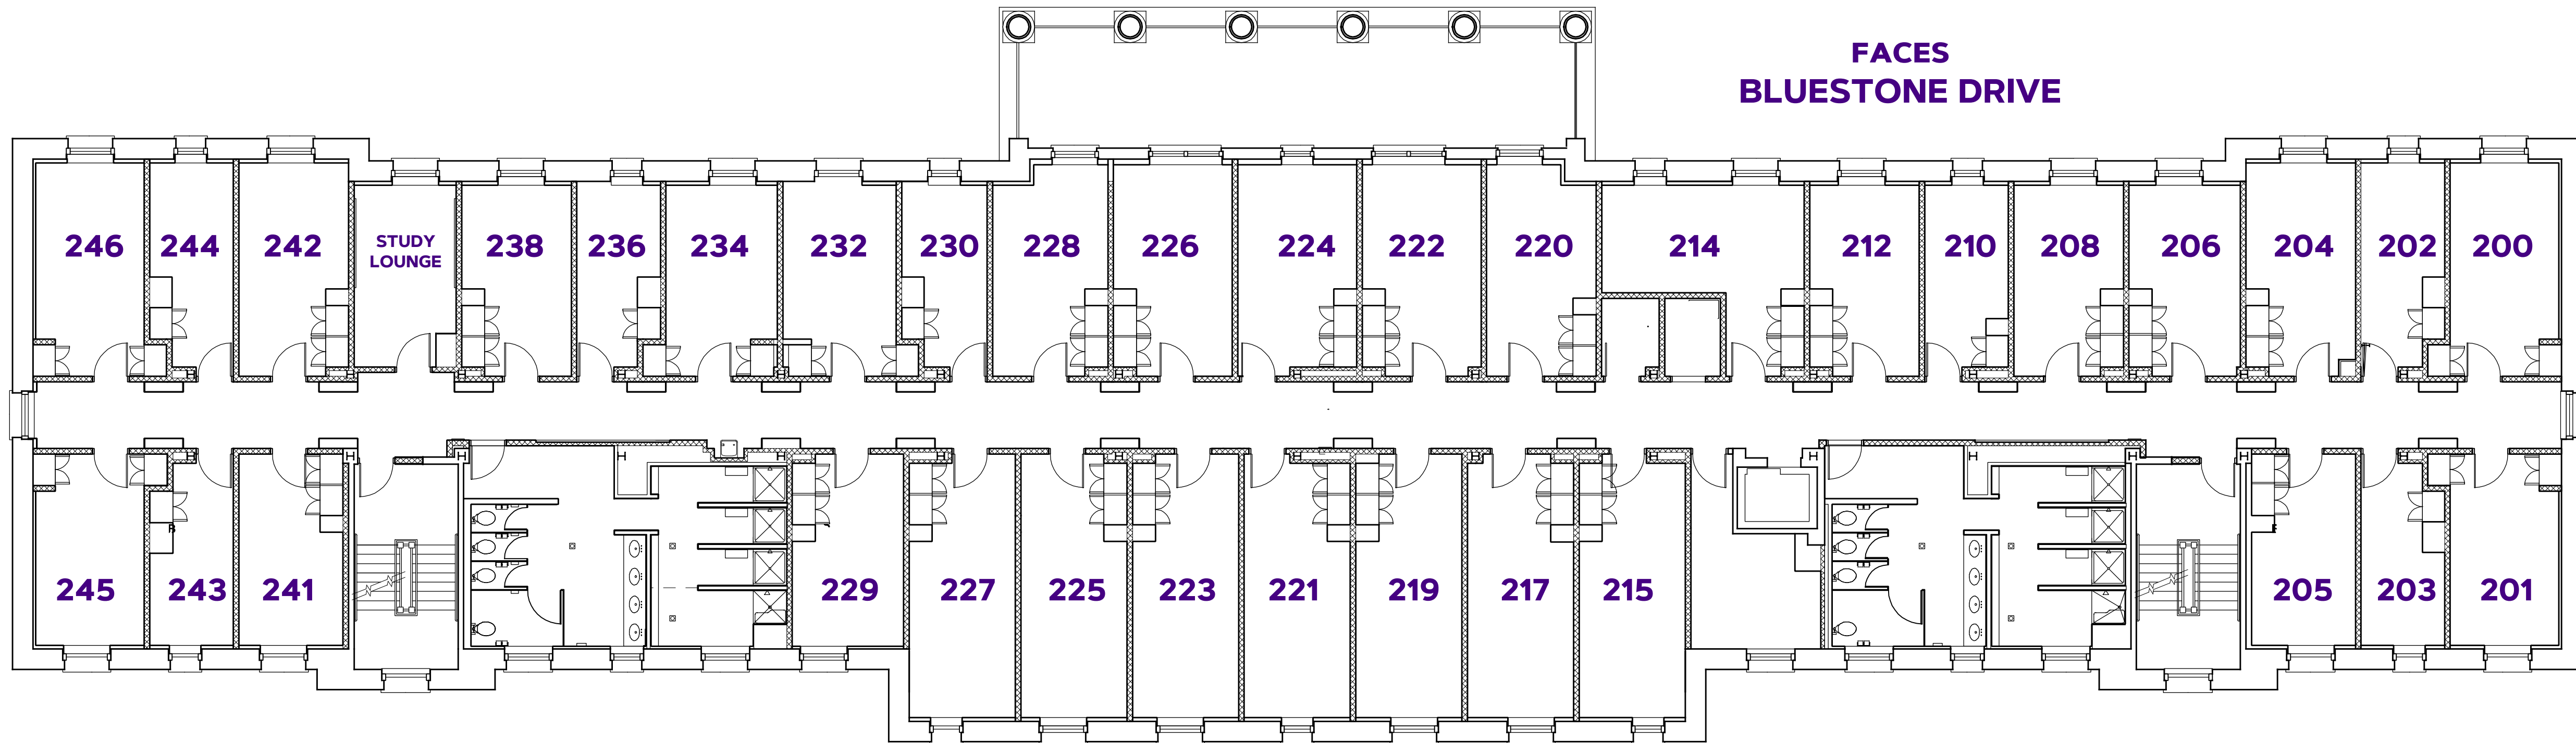

### TYPICAL DOUBLE SPECS

ROOM SIZE: 17' x 10'  
WINDOW SIZE: VARIOUS  
CEILING HEIGHT: VARIOUS

### TYPICAL TRIPLE SPECS

ROOM SIZE: 15' x 16'  
WINDOW SIZE: VARIOUS  
CEILING HEIGHT: VARIOUS

ROOM FURNITURE:  
- BEDS, CHAIRS, DESKS, DRAWERS  
- CLOSETS

FOR MORE INFORMATION ON HALLS VISIT:  
[WWW.JMU.EDU/URL/OUR-RESIDENCE-HALLS/INDEX.SHTML](http://WWW.JMU.EDU/URL/OUR-RESIDENCE-HALLS/INDEX.SHTML)

### TYPICAL SINGLE SPECS

ROOM SIZE: 16' x 7'6"  
WINDOW SIZE: VARIOUS  
CEILING HEIGHT: VARIOUS