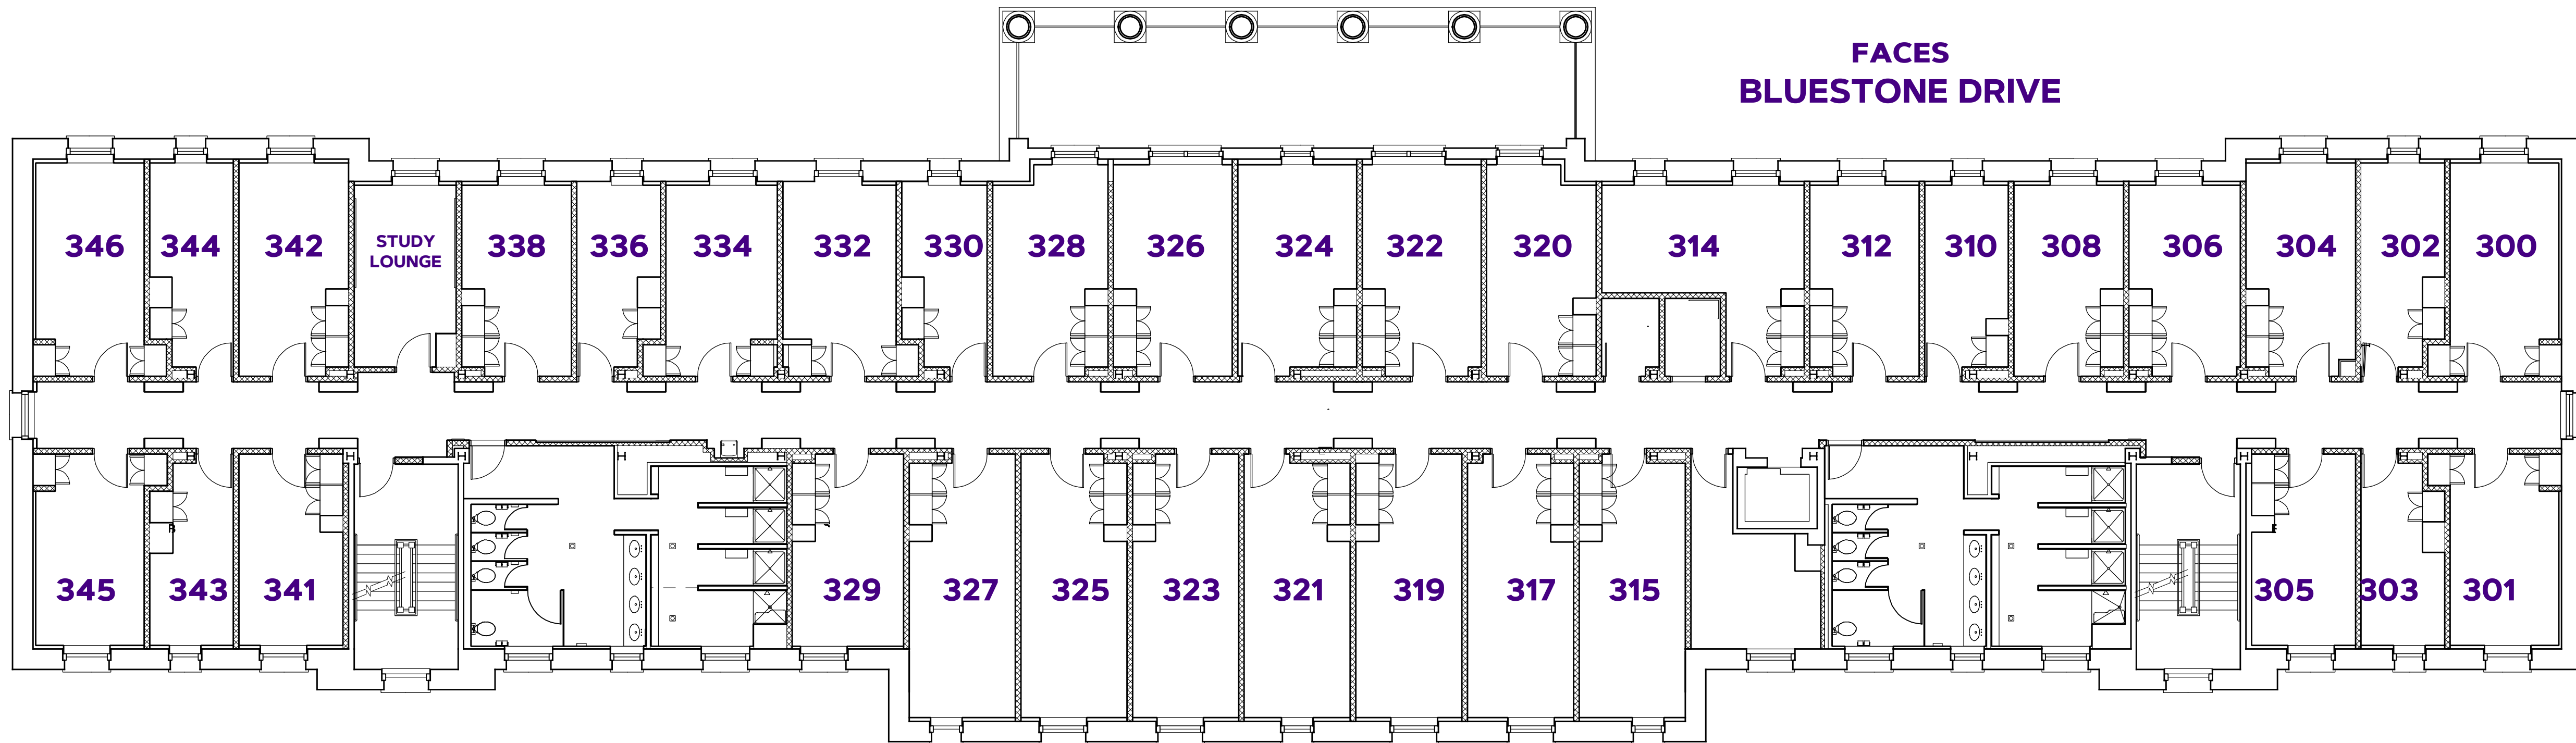

WAYLAND HALL

THIRD FLOOR

#DukesLiveClose
#DukesLiveSupported
#DukesLIVEON

FACES
BLUESTONE DRIVE

FACES
LOT W

TYPICAL SINGLE SPECS

ROOM SIZE: 16' x 7'6"
WINDOW SIZE: VARIOUS
CEILING HEIGHT: VARIOUS

TYPICAL DOUBLE SPECS

ROOM SIZE: 17' x 10'
WINDOW SIZE: VARIOUS
CEILING HEIGHT: VARIOUS

TYPICAL TRIPLE SPECS

ROOM SIZE: 15' x 16'
WINDOW SIZE: VARIOUS
CEILING HEIGHT: VARIOUS

ROOM FURNITURE:
- BEDS, CHAIRS, DESKS, DRAWERS
- CLOSETS

FOR MORE INFORMATION ON HALLS VISIT:
WWW.JMU.EDU/ORL/OUR-RESIDENCE-HALLS/INDEX.SHTML