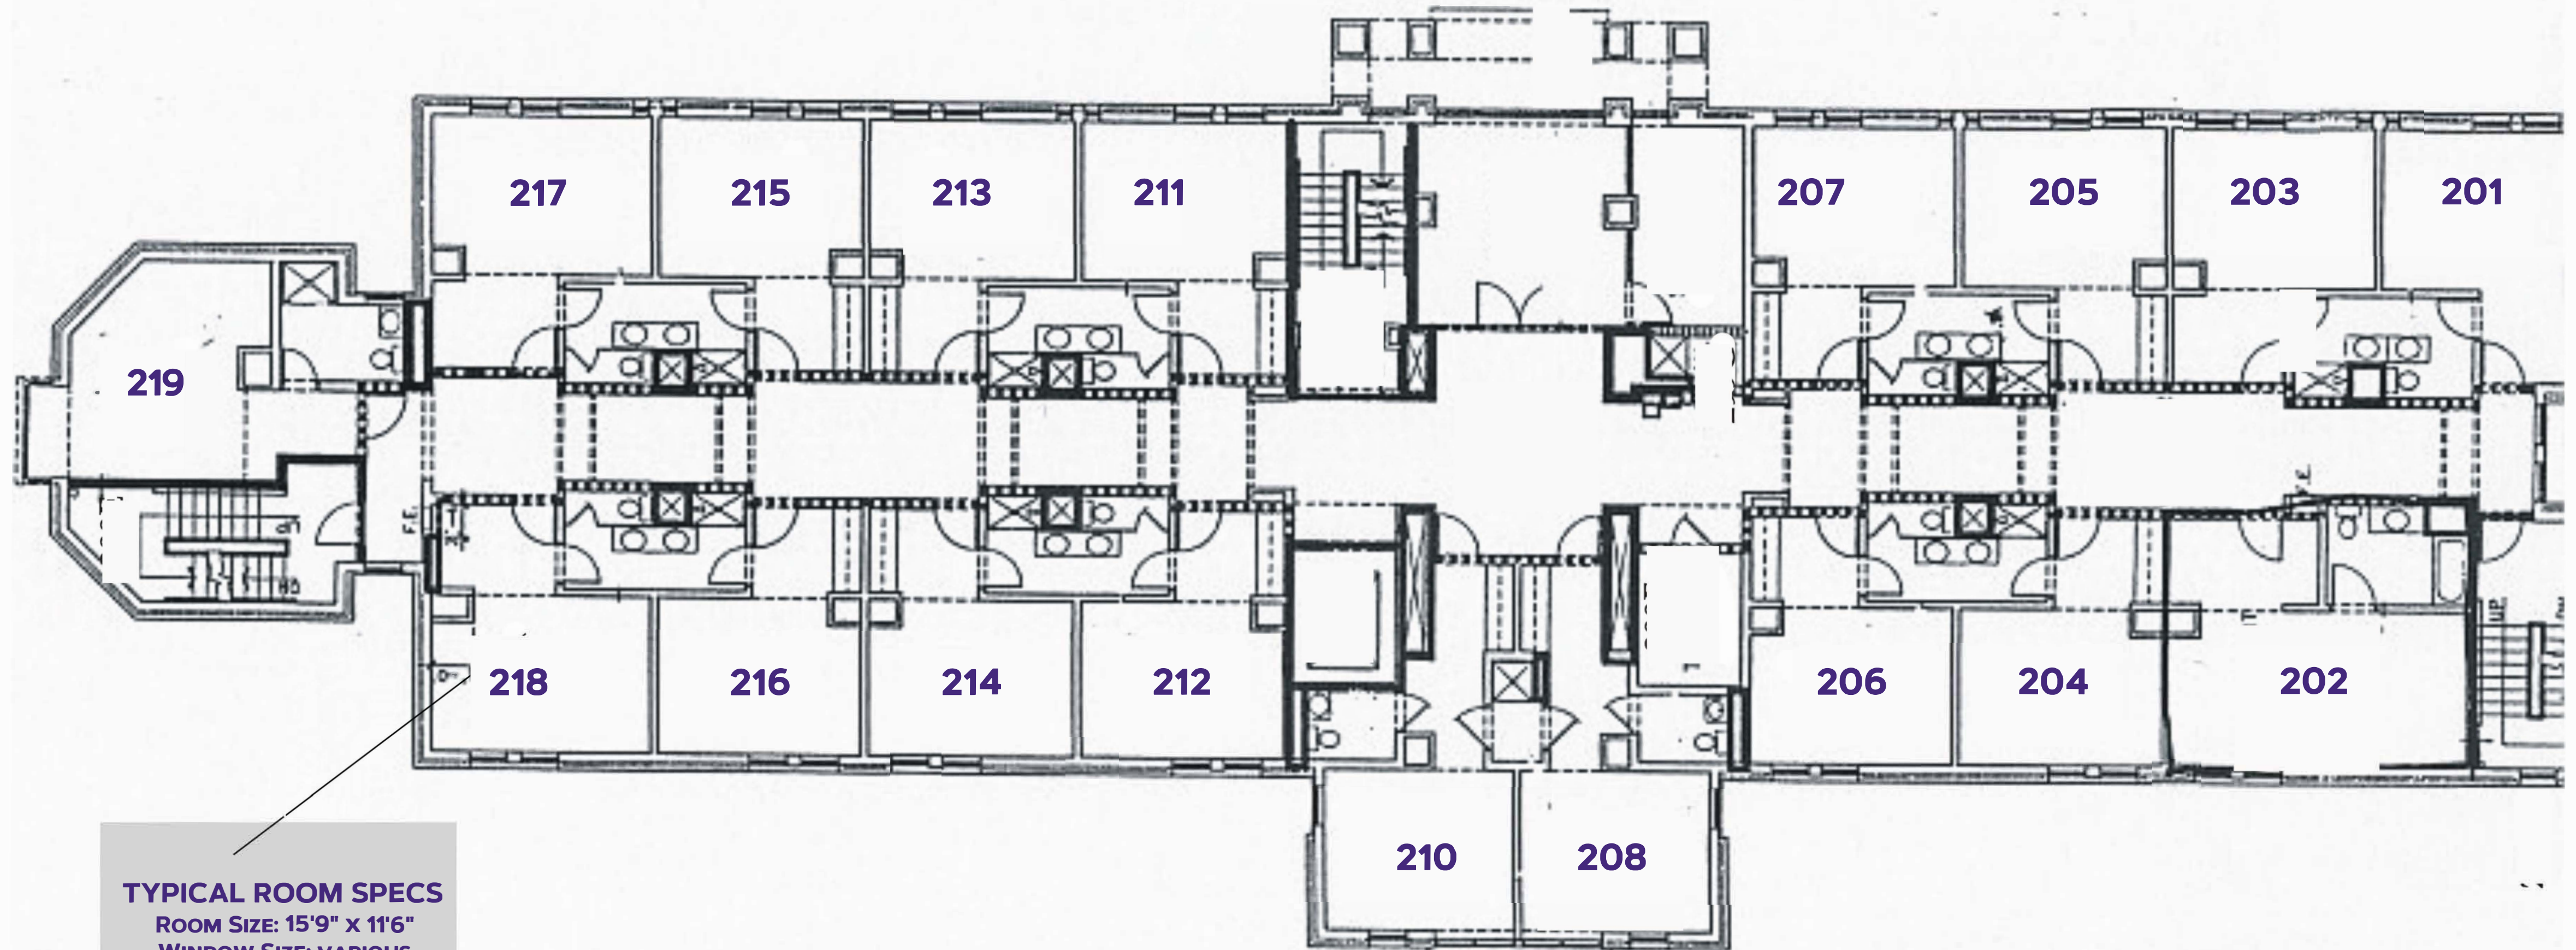

WAMPLER HALL

BASEMENT

#DukesLiveClose
#DukesLiveSupported
#DukesLIVEON

FACES
THE QUAD

TYPICAL ROOM SPECS

Room Size: 15'9" x 11'6"
Window Size: various
Ceiling Height: various

FACES
BLUESTONE DRIVE

ROOM FURNITURE:
- BEDS, CHAIRS, DESKS, DRAWERS
- BUILT IN CLOSETS

ROOM SIZE: 15'9" x 11'6"

WINDOW SIZE: VARIOUS

CEILING HEIGHT: VARIOUS

FACES
BLUESTONE DRIVE

ROOM FURNITURE:
- BEDS, CHAIRS, DESKS, DRAWERS
- BUILT IN CLOSETS

FOR MORE INFORMATION ON HALLS VISIT:
WWW.JMU.EDU/ORL/OUR-RESIDENCE-HALLS/INDEX.SHTML

Residence Life

WAMPLER HALL

SECOND FLOOR

#DukesLiveClose
#DukesLiveSupported
#DukesLIVEON

FACES
THE QUAD

TYPICAL ROOM SPECS

ROOM SIZE: 15'9" X 11'6"
WINDOW SIZE: VARIOUS
CEILING HEIGHT: VARIOUS

FACES
BLUESTONE DRIVE

WAMPLER HALL

FOURTH FLOOR

#DukesLiveClose
#DukesLiveSupported
#DukesLIVEON

FACES
THE QUAD

TYPICAL ROOM SPECS

ROOM SIZE: 15'9" x 11'6"
WINDOW SIZE: VARIOUS
CEILING HEIGHT: VARIOUS

FACES
BLUESTONE DRIVE

ROOM FURNITURE:
- BEDS, CHAIRS, DESKS, DRAWERS
- BUILT IN CLOSETS