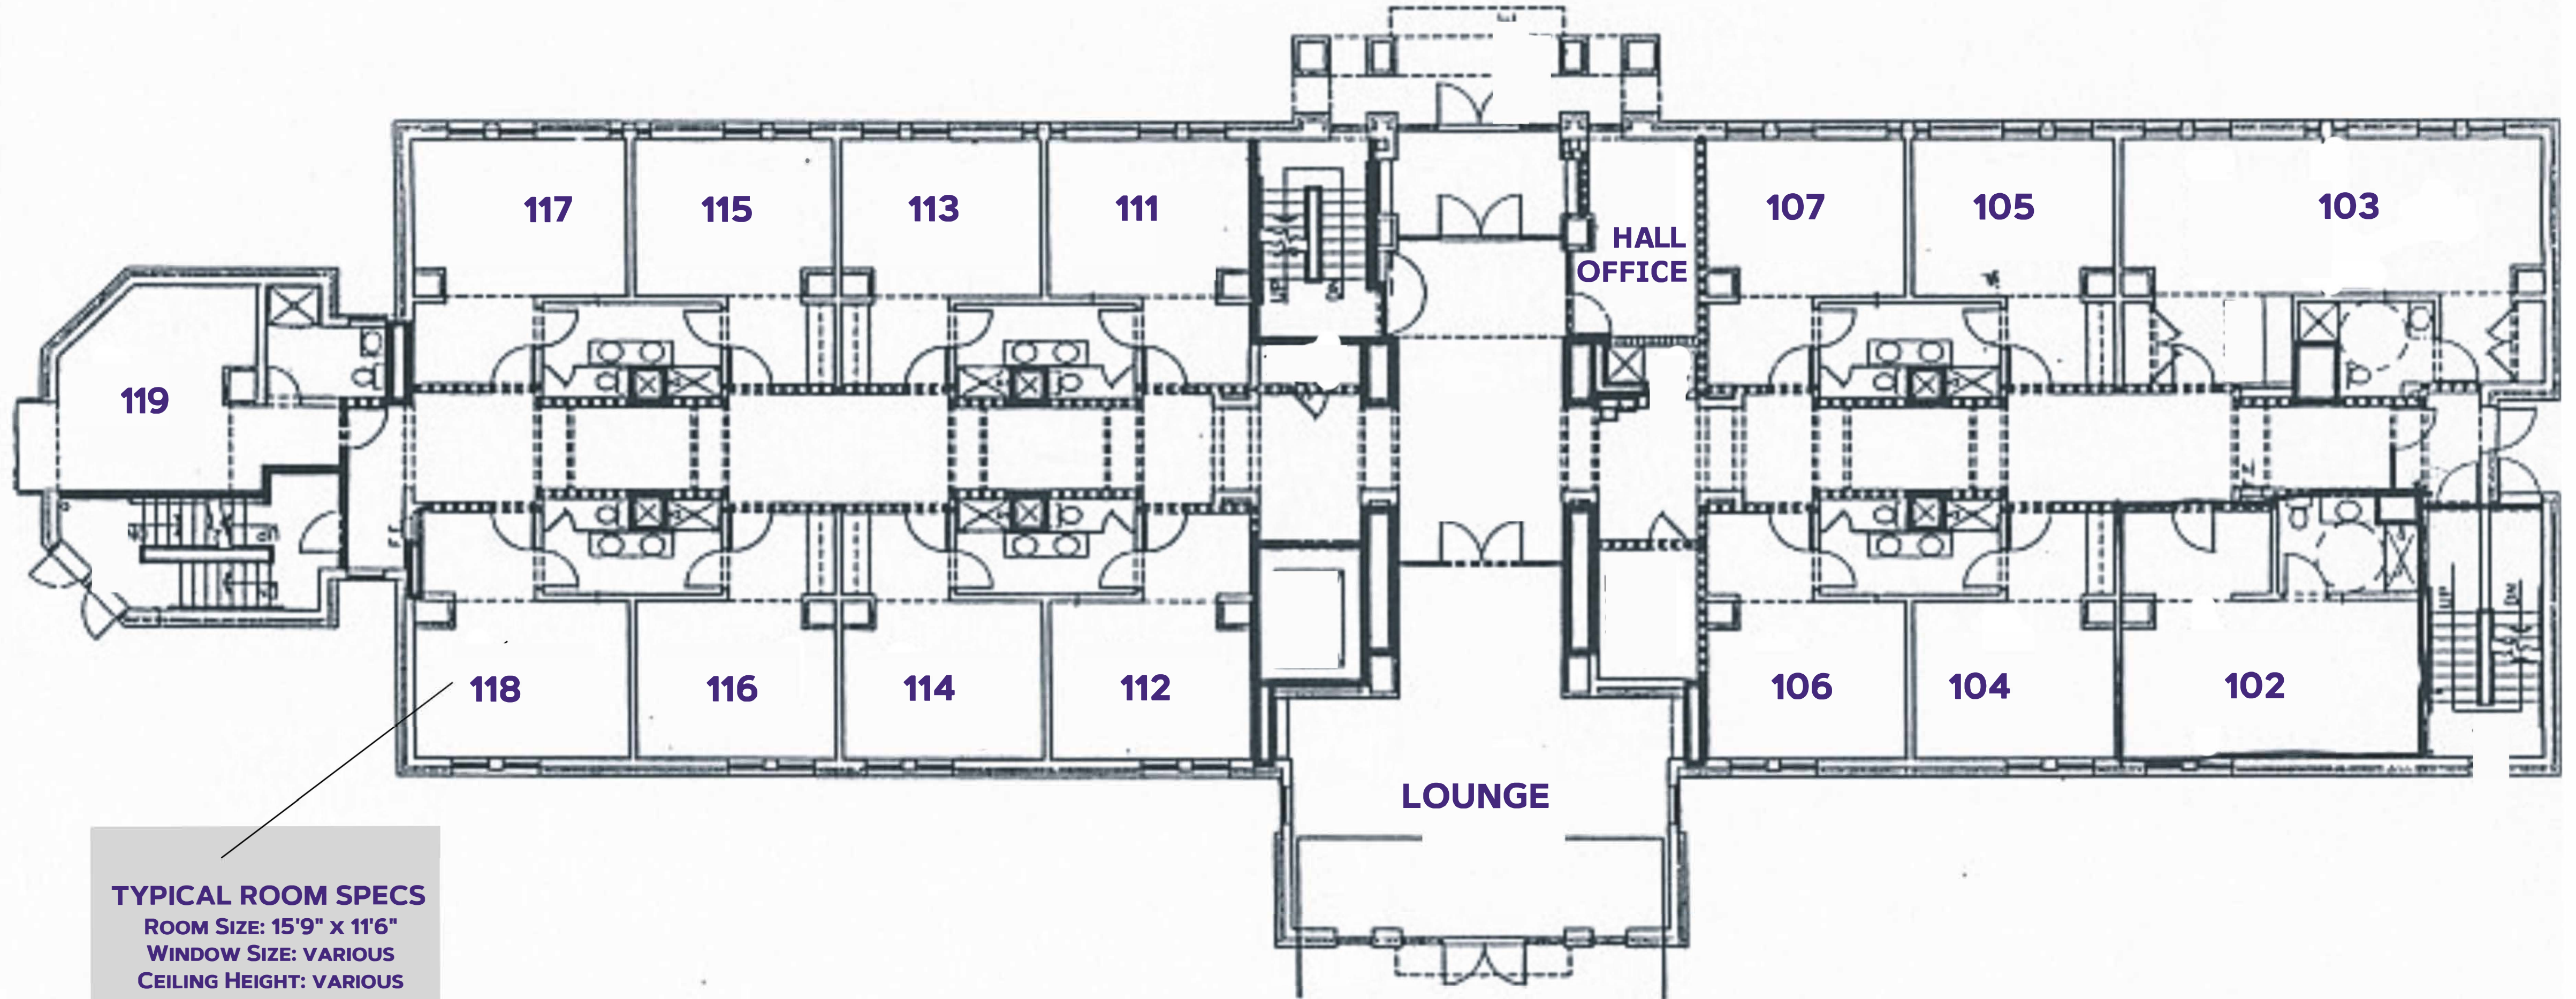

WAMPLER HALL

BASEMENT

#DukesLiveClose
#DukesLiveSupported
#DukesLIVEON

FACES
THE QUAD

TYPICAL ROOM SPECS

Room Size: 15'9" x 11'6"
Window Size: various
Ceiling Height: various

FACES
BLUESTONE DRIVE

ROOM FURNITURE:
- BEDS, CHAIRS, DESKS, DRAWERS
- BUILT IN CLOSETS

FOR MORE INFORMATION ON HALLS VISIT:
www.jmu.edu/orl/our-residence-halls/index.shtml

JMU
Residence Life

WAMPLER HALL

FIRST FLOOR

#DukesLiveClose
#DukesLiveSupported
#DukesLIVEON

FACES
THE QUAD

TYPICAL ROOM SPECS

ROOM SIZE: 15'9" x 11'6"

WINDOW SIZE: VARIOUS

CEILING HEIGHT: VARIOUS

FACES
BLUESTONE DRIVE

ROOM FURNITURE:
- BEDS, CHAIRS, DESKS, DRAWERS
- BUILT IN CLOSETS

FOR MORE INFORMATION ON HALLS VISIT:
WWW.JMU.EDU/ORL/OUR-RESIDENCE-HALLS/INDEX.SHTML

Residence Life

WAMPLER HALL

SECOND FLOOR

#DukesLiveClose
#DukesLiveSupported
#DukesLIVEON

FACES
THE QUAD

TYPICAL ROOM SPECS

ROOM SIZE: 15'9" X 11'6"
WINDOW SIZE: VARIOUS
CEILING HEIGHT: VARIOUS

FACES
BLUESTONE DRIVE