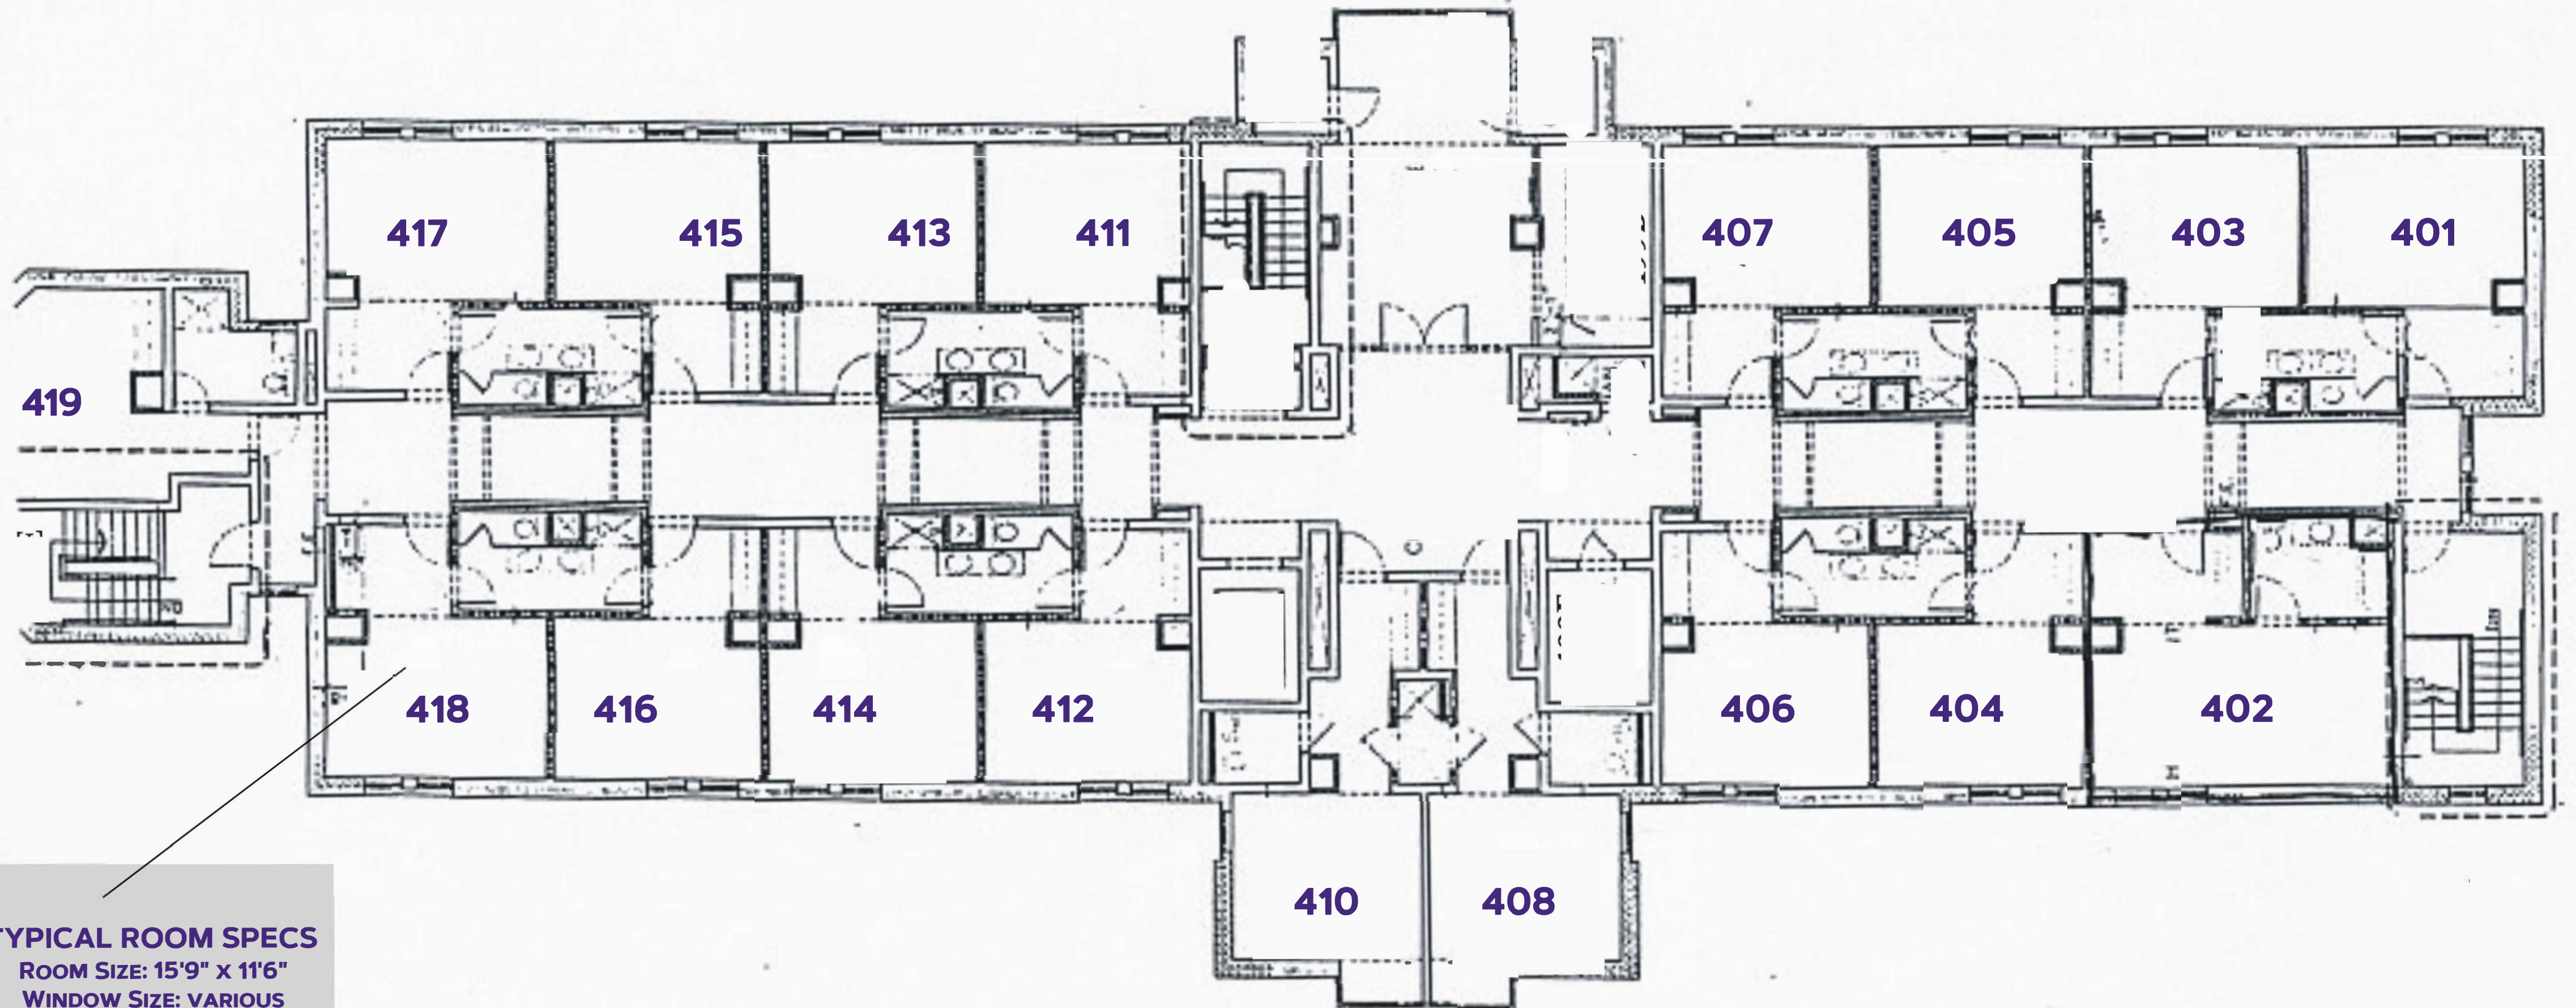

WAMPLER HALL

BASEMENT

#DukesLiveClose
#DukesLiveSupported
#DukesLIVEON

FACES
THE QUAD

TYPICAL ROOM SPECS

Room Size: 15'9" x 11'6"
Window Size: various
Ceiling Height: various

FACES
BLUESTONE DRIVE

ROOM FURNITURE:
- BEDS, CHAIRS, DESKS, DRAWERS
- BUILT IN CLOSETS

Residence Life

WAMPLER HALL

SECOND FLOOR

#DukesLiveClose
#DukesLiveSupported
#DukesLIVEON

FACES
THE QUAD

TYPICAL ROOM SPECS

ROOM SIZE: 15'9" X 11'6"
WINDOW SIZE: VARIOUS
CEILING HEIGHT: VARIOUS

FACES
BLUESTONE DRIVE

FACES
THE QUAD

TYPICAL ROOM SPECS

ROOM SIZE: 15'9" X 11'6"
WINDOW SIZE: VARIOUS
CEILING HEIGHT: VARIOUS

FACES
BLUESTONE DRIVE

ROOM FURNITURE:
- BEDS, CHAIRS, DESKS, DRAWERS
- BUILT IN CLOSETS

FOR MORE INFORMATION ON HALLS VISIT:
WWW.JMU.EDU/ORL/OUR-RESIDENCE-HALLS/INDEX.SHTML

WAMPLER HALL

FOURTH FLOOR

#DukesLiveClose
#DukesLiveSupported
#DukesLIVEON

FACES
THE QUAD

TYPICAL ROOM SPECS

ROOM SIZE: 15'9" x 11'6"
WINDOW SIZE: VARIOUS
CEILING HEIGHT: VARIOUS

FACES
BLUESTONE DRIVE

ROOM FURNITURE:
- BEDS, CHAIRS, DESKS, DRAWERS
- BUILT IN CLOSETS