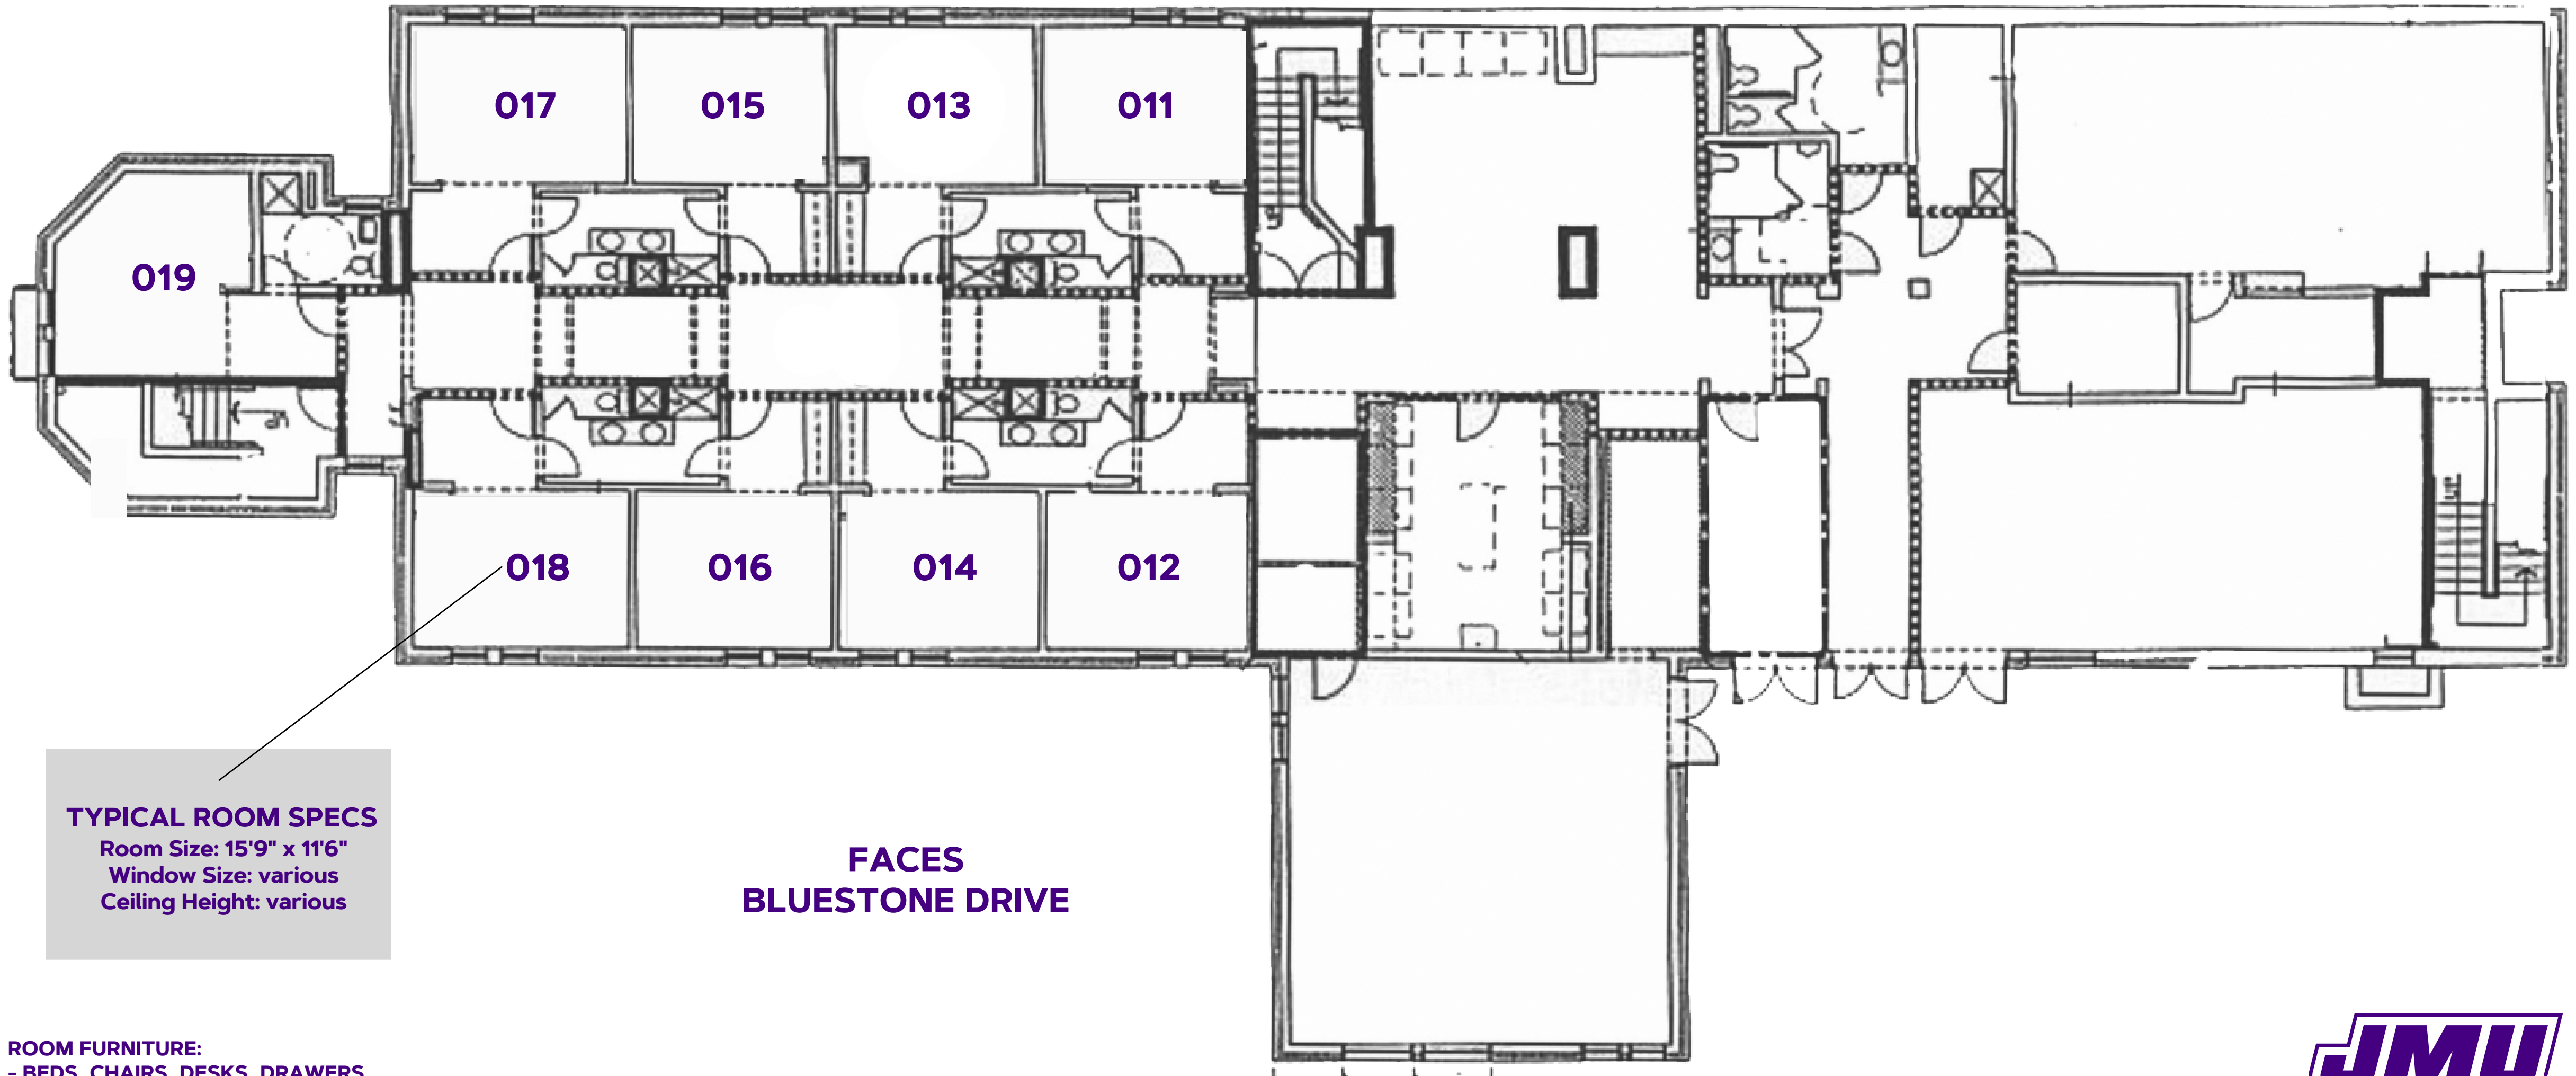

WAMPLER HALL

BASEMENT

#DukesLiveClose
#DukesLiveSupported
#DukesLIVEON

FACES
THE QUAD

TYPICAL ROOM SPECS

Room Size: 15'9" x 11'6"
Window Size: various
Ceiling Height: various

FACES
BLUESTONE DRIVE

ROOM FURNITURE:
- BEDS, CHAIRS, DESKS, DRAWERS
- BUILT IN CLOSETS

FOR MORE INFORMATION ON HALLS VISIT:
www.jmu.edu/orl/our-residence-halls/index.shtml

JMU
Residence Life

WAMPLER HALL

FIRST FLOOR

#DukesLiveClose
#DukesLiveSupported
#DukesLIVEON

FACES
THE QUAD

TYPICAL ROOM SPECS

Residence Life

WAMPLER HALL

SECOND FLOOR

#DukesLiveClose
#DukesLiveSupported
#DukesLIVEON

FACES
THE QUAD

TYPICAL ROOM SPECS

ROOM SIZE: 15'9" X 11'6"
WINDOW SIZE: VARIOUS
CEILING HEIGHT: VARIOUS

FACES
BLUESTONE DRIVE

WAMPLER HALL

FOURTH FLOOR

#DukesLiveClose
#DukesLiveSupported
#DukesLIVEON

FACES
THE QUAD

TYPICAL ROOM SPECS

ROOM SIZE: 15'9" x 11'6"
WINDOW SIZE: VARIOUS
CEILING HEIGHT: VARIOUS

FACES
BLUESTONE DRIVE

ROOM FURNITURE:
- BEDS, CHAIRS, DESKS, DRAWERS
- BUILT IN CLOSETS