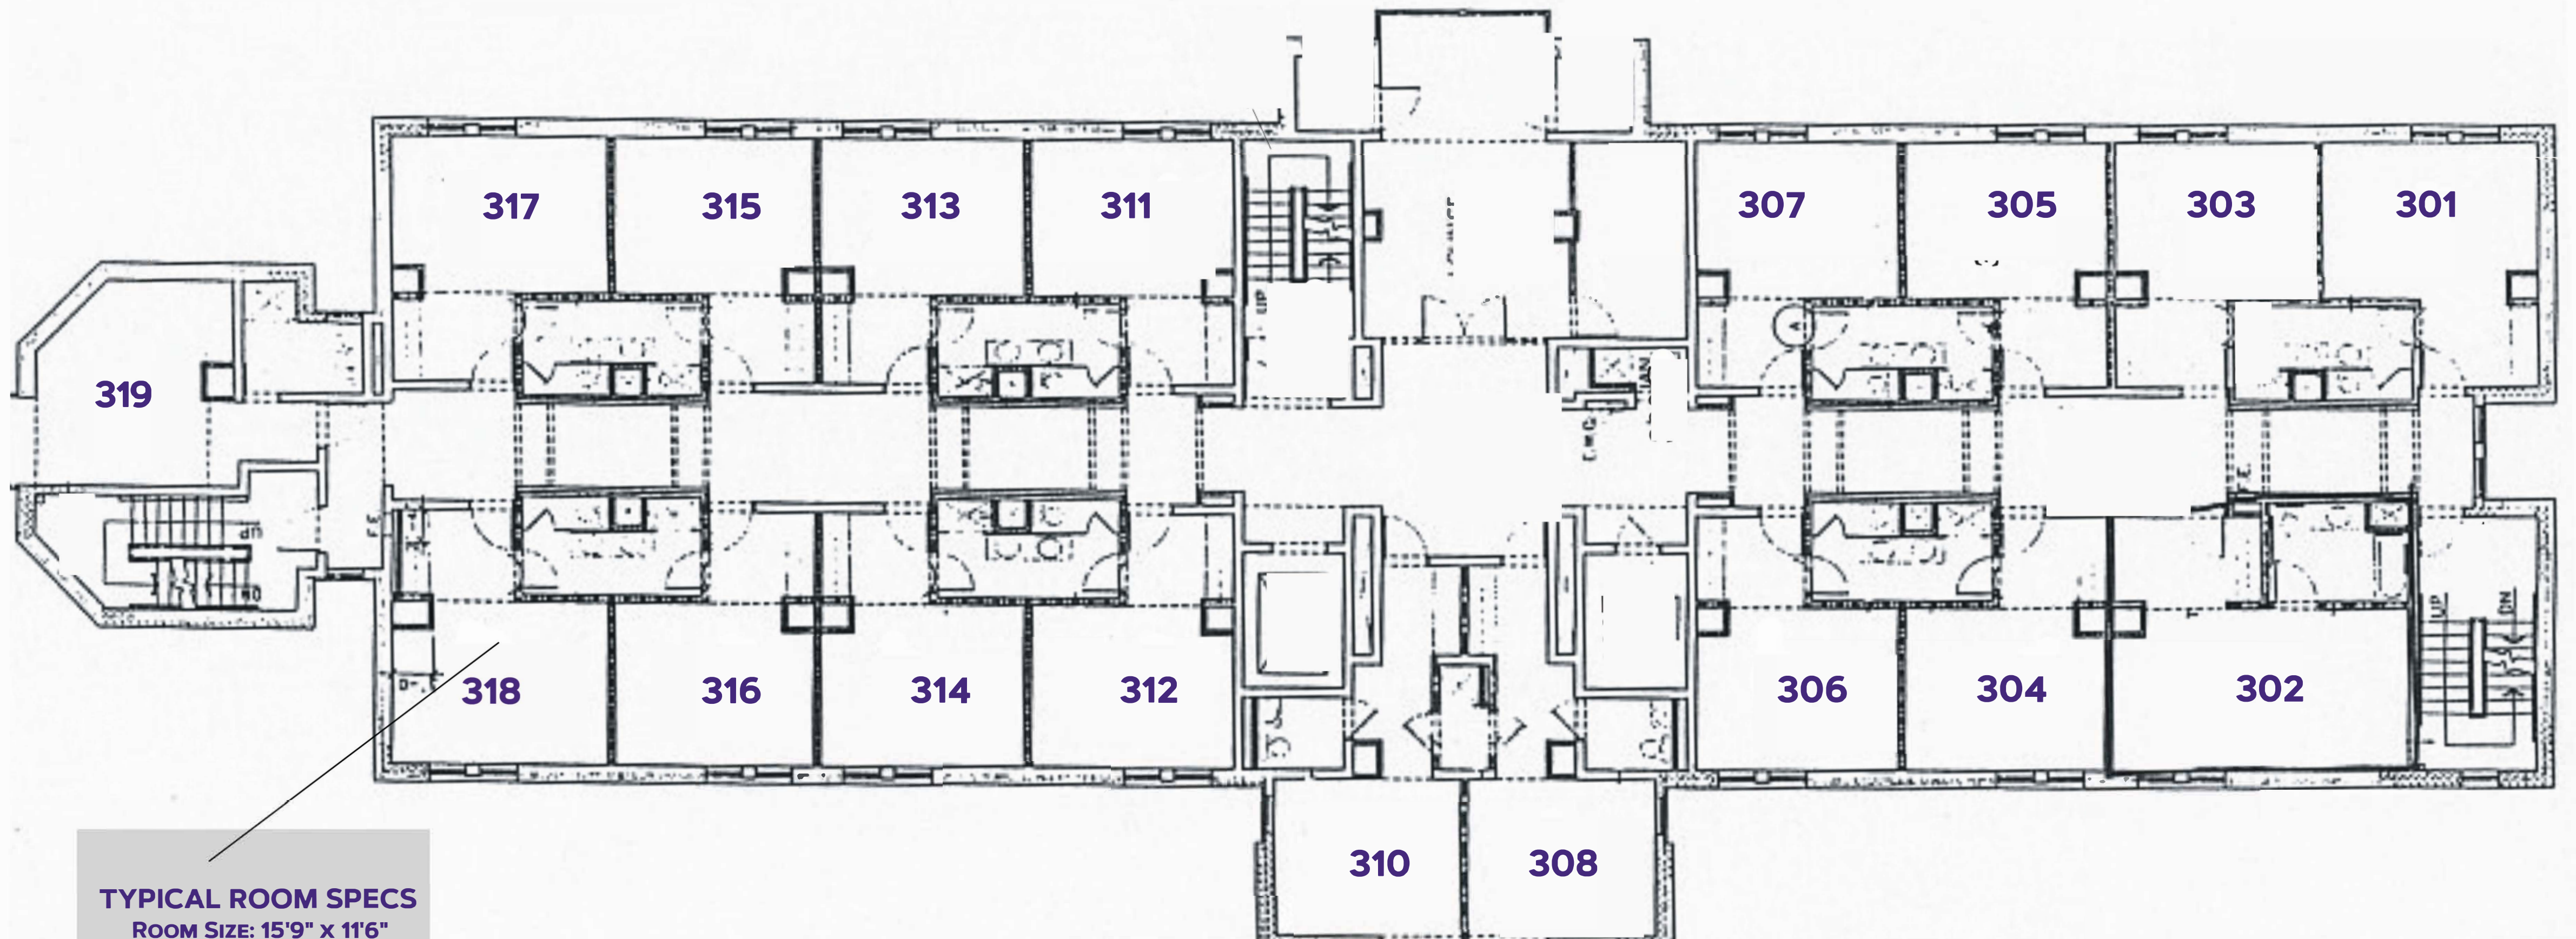

Residence Life

WAMPLER HALL

SECOND FLOOR

#DukesLiveClose
#DukesLiveSupported
#DukesLIVEON

FACES
THE QUAD

TYPICAL ROOM SPECS

ROOM SIZE: 15'9" X 11'6"
WINDOW SIZE: VARIOUS
CEILING HEIGHT: VARIOUS

FACES
BLUESTONE DRIVE

ROOM FURNITURE:
- BEDS, CHAIRS, DESKS, DRAWERS
- BUILT IN CLOSETS

FOR MORE INFORMATION ON HALLS VISIT:
WWW.JMU.EDU/ORL/OUR-RESIDENCE-HALLS/INDEX.SHTML

Residence Life

WAMPLER HALL

THIRD FLOOR

#DukesLiveClose
#DukesLiveSupported
#DukesLIVEON

FACES
THE QUAD

TYPICAL ROOM SPECS

ROOM SIZE: 15'9" X 11'6"
WINDOW SIZE: VARIOUS
CEILING HEIGHT: VARIOUS

FACES
BLUESTONE DRIVE

ROOM FURNITURE:
- BEDS, CHAIRS, DESKS, DRAWERS
- BUILT IN CLOSETS

FOR MORE INFORMATION ON HALLS VISIT:
WWW.JMU.EDU/ORL/OUR-RESIDENCE-HALLS/INDEX.SHTML

WAMPLER HALL

FOURTH FLOOR

#DukesLiveClose
#DukesLiveSupported
#DukesLIVEON

FACES
THE QUAD

TYPICAL ROOM SPECS

ROOM SIZE: 15'9" x 11'6"
WINDOW SIZE: VARIOUS
CEILING HEIGHT: VARIOUS

FACES
BLUESTONE DRIVE

ROOM FURNITURE:
- BEDS, CHAIRS, DESKS, DRAWERS
- BUILT IN CLOSETS